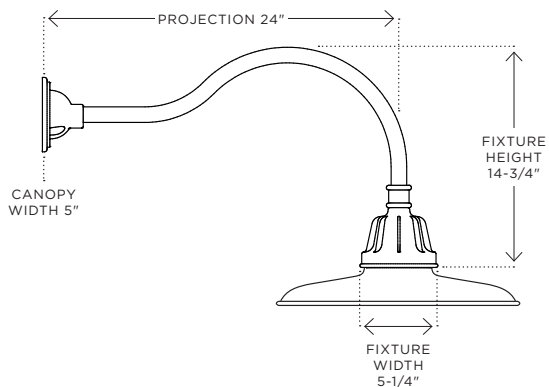

CARSON GOOSENECK

WAREHOUSE WALL FIXTURE

AVAILABLE SIZES: A2949 - 12"PROJ, 18"PROJ, 24"PROJ

DETAILS

UL RATING: Wet

NUMBER OF SOCKETS: 1

MAX WATTAGE: 300W

AVAILABLE SOCKET TYPES: Standard incandescent or GU24

NUMBER OF AVAILABLE COMBINATIONS: 120+

SHADE SHOWN: B0039 - Angled Dome in Gloss Green

AVAILABLE FIXTURE FINISH: Carbon