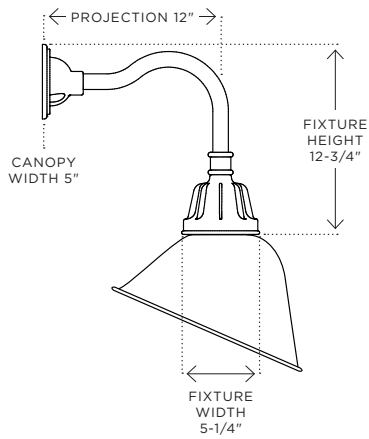

CARSON GOOSENECK

WAREHOUSE WALL FIXTURE

AVAILABLE SIZES: A2949 - 12"PROJ, 18"PROJ, 24"PROJ

DETAILS

UL RATING: Wet

NUMBER OF SOCKETS: 1

MAX WATTAGE: 300W

AVAILABLE SOCKET TYPES: Standard incandescent or GU24

NUMBER OF AVAILABLE COMBINATIONS: 120+

SHADE SHOWN: B0039 - Angled Dome in Gloss Green

AVAILABLE FIXTURE FINISH: Carbon