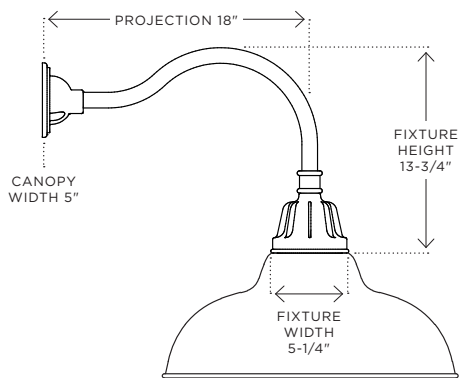

CARSON GOOSENECK

WAREHOUSE WALL FIXTURE

AVAILABLE SIZES: A2949 - 12"PROJ, 18"PROJ, 24"PROJ

DETAILS

UL RATING: Wet

NUMBER OF SOCKETS: 1

MAX WATTAGE: 300W

AVAILABLE SOCKET TYPES: Standard incandescent or GU24

NUMBER OF AVAILABLE COMBINATIONS: 120+

SHADE SHOWN: B0039 - Angled Dome in Gloss Green

AVAILABLE FIXTURE FINISH: Carbon