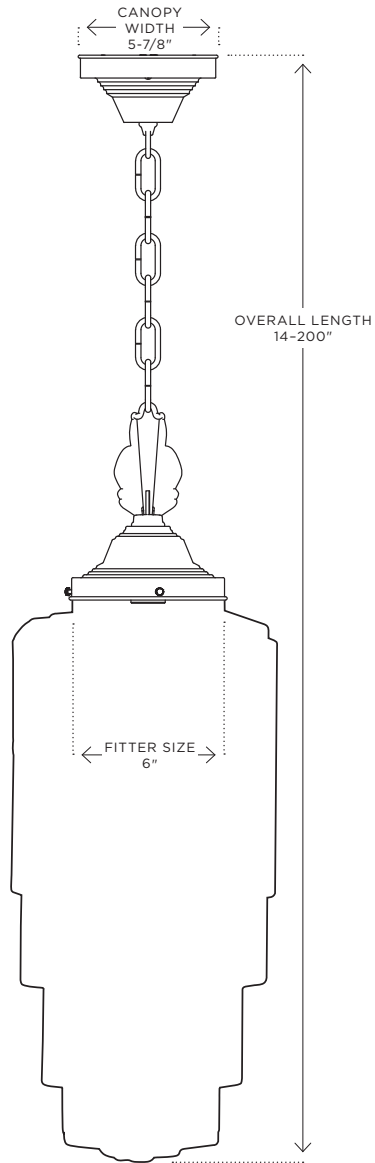

# HOLLYWOOD

LARGE ART DECO PENDANT

AVAILABLE FITTER SIZE: A8151 - 6" Fitter

## DETAILS

**UL RATING:** Damp

**NUMBER OF SOCKETS:** 1

**MAX WATTAGE:** 300W

**AVAILABLE SOCKET TYPES:** Medium Base or GU24

**LED OPTION:** Available in 6" Fitter size

**NUMBER OF AVAILABLE COMBINATIONS:** 300+

**SHADE SHOWN:** B4388 - Art Deco 22" Long Floral in Opal