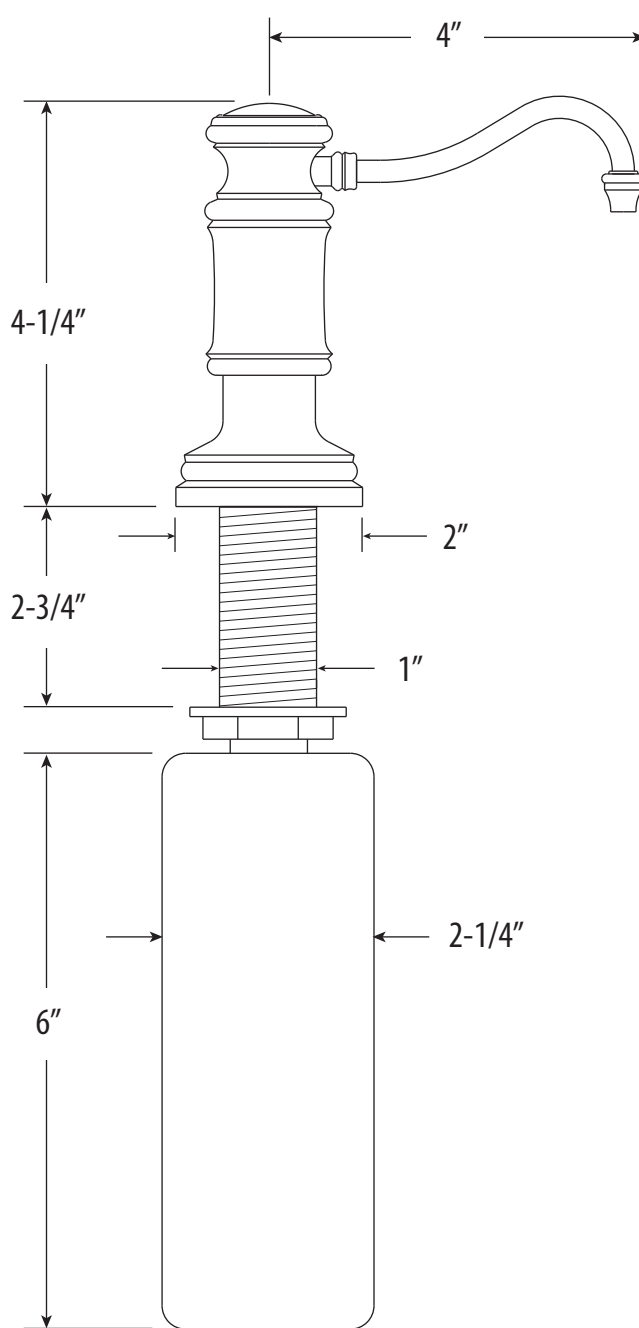

## TRADITIONAL SOAP/LOTION DISPENSER - HOOK SPOUT

# 4060

- MAX COUNTER THICKNESS 2-3/8"
- INSTALL HOLE SIZE ADAPTABLE UP TO 1-3/8"

DIMENSIONS MAY VARY AND ARE SUBJECT TO CHANGE. NO RESPONSIBILITY IS ASSUMED FOR USE OF SUPERCEDED OR VOIDED DATA

**BEFORE YOU BEGIN YOUR INSTALLATION:**

**REQUIRED TOOLS:**

Adjustable Wrench