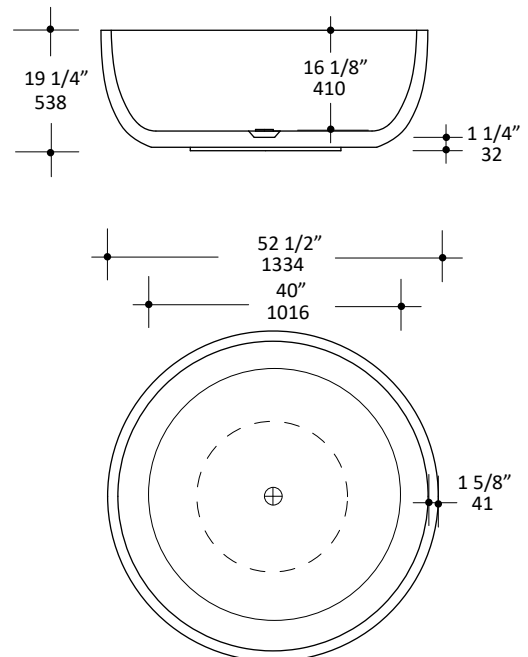

### Specifications:

<b>Installation:</b>	Freestanding
<b>Exterior Dimensions:</b>	52 1/2" d x 19 1/4" h
<b>Material:</b>	Solid surface
<b>Water capacity</b>	122 gal.
<b>Weight:</b>	397 lbs.
<b>Overflow:</b>	No
<b>Finishes:</b>	M - Matte white G - Gloss white

### Recommended Items:

- Furniture
  - Ovale #5111 - Bathroom stool in solid surface
  - Linea #DE181 through DE185 - S. steel towel stands
- Trap connections
  - TBSH90 - L-shaped 90 degree brass tub shoe
  - TBSH180 - Straight down 180 degree brass tub shoe

LACAVA reserves the right to revise any dimension or information on this sheet without notice. Dimensions are nominal and may vary within an industry accepted tolerance of 1/4".  
 Drawings provided herein are meant to give the user an idea of the product and are not made to scale.  
 Revised: 8/5/2019