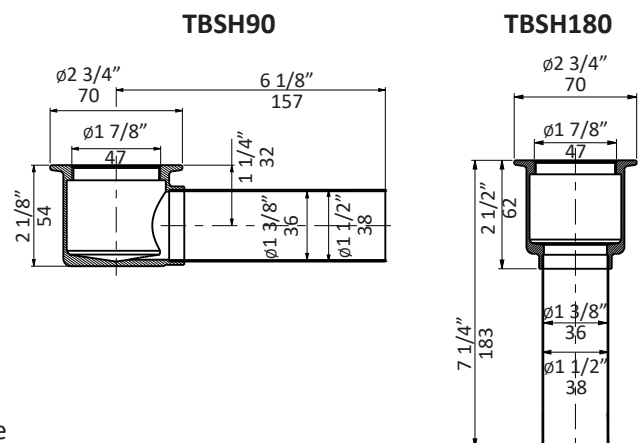

### Specifications:

<b>Installation:</b>	Freestanding
<b>Exterior Dimensions:</b>	52 1/2" d x 19 1/4" h
<b>Material:</b>	Solid surface
<b>Water capacity</b>	122 gal.
<b>Weight:</b>	397 lbs.
<b>Overflow:</b>	No
<b>Finishes:</b>	M - Matte white G - Gloss white

### Recommended Items:

- Furniture
  - Ovale #5111 - Bathroom stool in solid surface
  - Linea #DE181 through DE185 - S. steel towel stands
- Trap connections
  - TBSH90 - L-shaped 90 degree brass tub shoe
  - TBSH180 - Straight down 180 degree brass tub shoe

LACAVA reserves the right to revise any dimension or information on this sheet without notice. Dimensions are nominal and may vary within an industry accepted tolerance of 1/4".  
 Drawings provided herein are meant to give the user an idea of the product and are not made to scale.  
 Revised: 8/5/2019