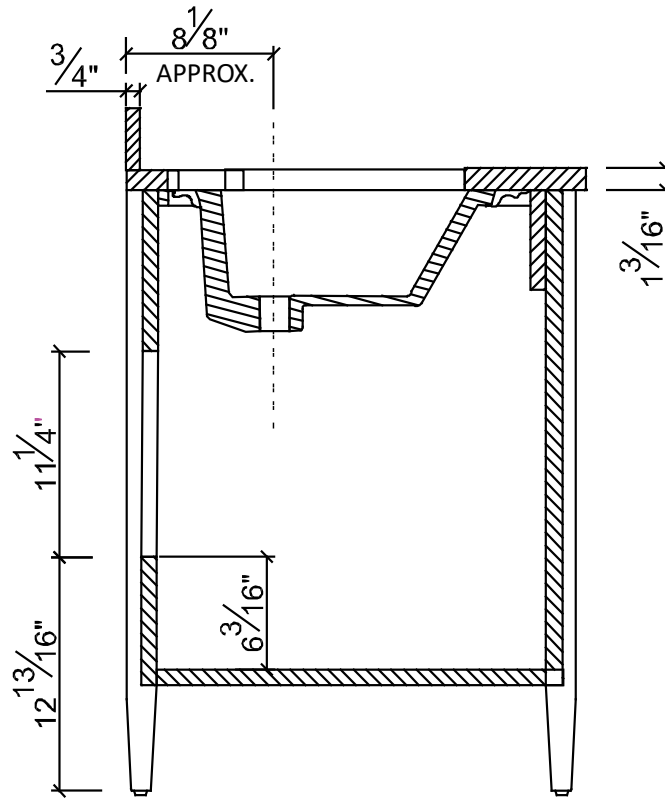

SHAW 48" Vanity

CONNECT FAUCETS AND PLUMBING

Keep these clearances in mind when routing plumbing

SECTION VIEW LOOKING FROM SIDE

SECTION VIEW LOOKING FROM TOP

Showing Upper Drawer Dimensions

DIMENSIONS

BACK PLUMBING ACCESS CUTOUT

Back is $\frac{3}{4}"$ thick plywood

REJUVENATION

www.Rejuvenation.com

Specifications:

Installation:	Undercounter
Interior Dimensions:	18 5/8" w x 11" d x 5 1/2" h
Exterior Dimensions:	20 3/4" w x 13 1/2" d x 7 1/4" h
Material:	Porcelain
Weight:	18 lbs
Overflow:	Yes
Finishes:	001 - White
Faucet Holes:	n/a
Cutout Size:	18 1/8" x 10 1/2"
Drain Hole Size:	Ø 1 3/4"