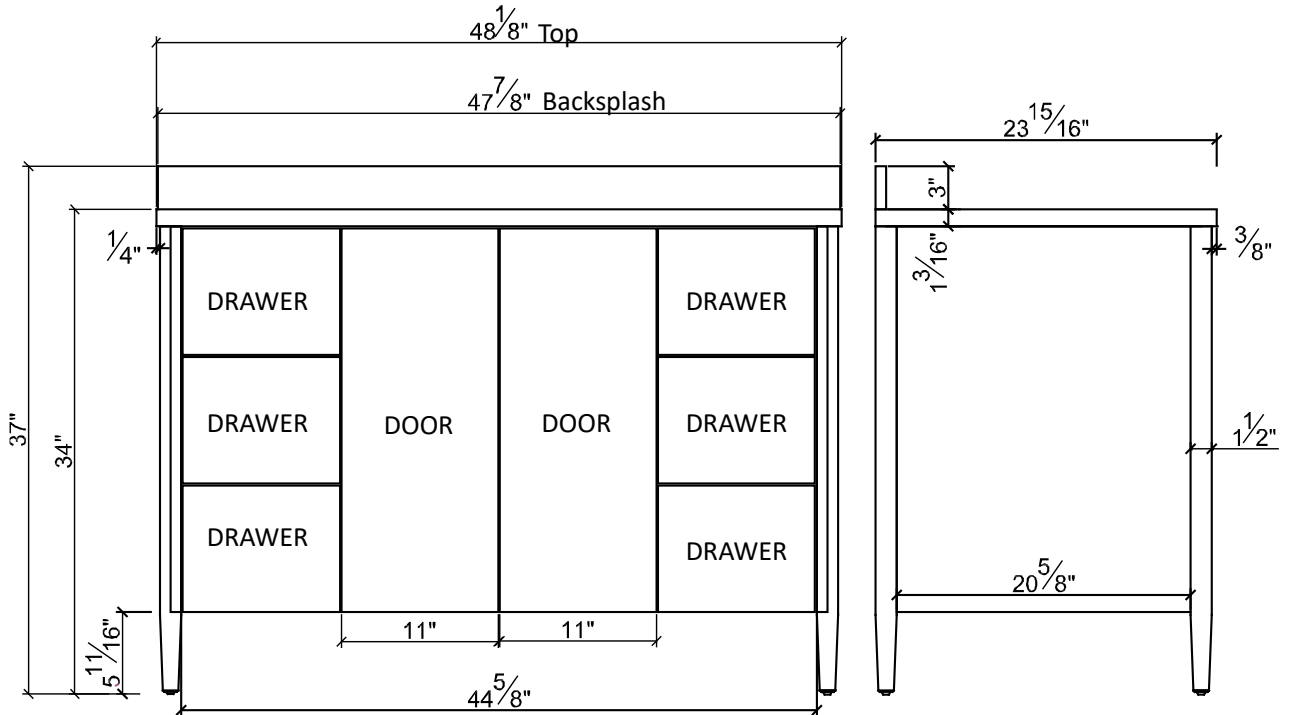

SHAW 48" Vanity

CONNECT FAUCETS AND PLUMBING

Keep these clearances in mind when routing plumbing

SECTION VIEW LOOKING FROM SIDE

SECTION VIEW LOOKING FROM TOP

Showing Upper Drawer Dimensions

DIMENSIONS

BACK PLUMBING ACCESS CUTOUT

Back is $\frac{3}{4}"$ thick plywood

REJUVENATION

www.Rejuvenation.com

Specifications:

Installation:	Undercounter
Interior Dimensions:	18 5/8" w x 11" d x 5 1/2" h
Exterior Dimensions:	20 3/4" w x 13 1/2" d x 7 1/4" h
Material:	Porcelain
Weight:	18 lbs
Overflow:	Yes
Finishes:	001 - White
Faucet Holes:	n/a
Cutout Size:	18 1/8" x 10 1/2"
Drain Hole Size:	Ø 1 3/4"