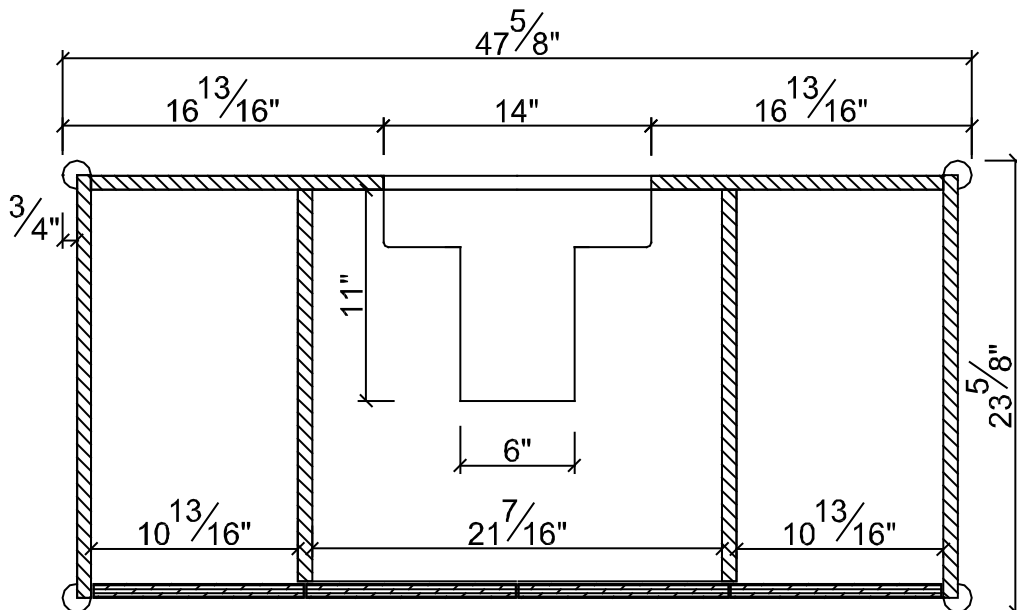

SHAW 48" Vanity

CONNECT FAUCETS AND PLUMBING

Keep these clearances in mind when routing plumbing

SECTION VIEW LOOKING FROM SIDE

SECTION VIEW LOOKING FROM TOP

Showing Upper Drawer Dimensions

DIMENSIONS

BACK PLUMBING ACCESS CUTOUT

Back is $\frac{3}{4}"$ thick plywood

REJUVENATION

www.Rejuvenation.com

Specifications:

Installation:	Undercounter
Interior Dimensions:	18 5/8" w x 11" d x 5 1/2" h
Exterior Dimensions:	20 3/4" w x 13 1/2" d x 7 1/4" h
Material:	Porcelain
Weight:	18 lbs
Overflow:	Yes
Finishes:	001 - White
Faucet Holes:	n/a
Cutout Size:	18 1/8" x 10 1/2"
Drain Hole Size:	Ø 1 3/4"