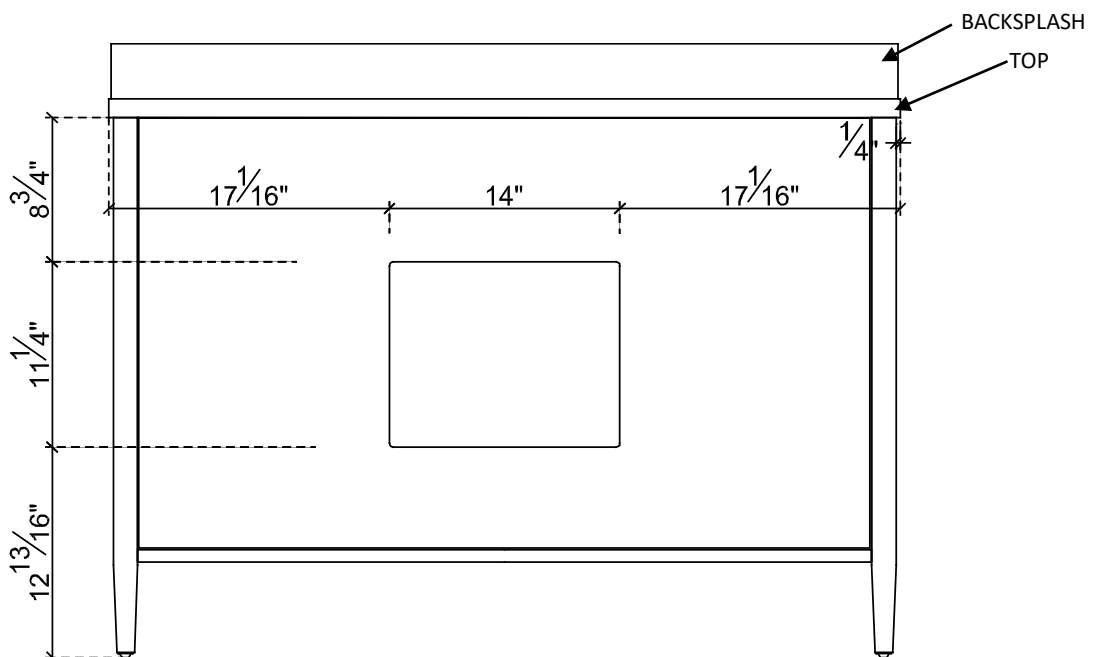

SHAW 48" Vanity

CONNECT FAUCETS AND PLUMBING

Keep these clearances in mind when routing plumbing

SECTION VIEW LOOKING FROM SIDE

SECTION VIEW LOOKING FROM TOP

Showing Upper Drawer Dimensions

DIMENSIONS

BACK PLUMBING ACCESS CUTOUT

Back is $\frac{3}{4}"$ thick plywood

REJUVENATION

www.Rejuvenation.com

Specifications:

Installation:	Undercounter
Interior Dimensions:	18 5/8" w x 11" d x 5 1/2" h
Exterior Dimensions:	20 3/4" w x 13 1/2" d x 7 1/4" h
Material:	Porcelain
Weight:	18 lbs
Overflow:	Yes
Finishes:	001 - White
Faucet Holes:	n/a
Cutout Size:	18 1/8" x 10 1/2"
Drain Hole Size:	Ø 1 3/4"