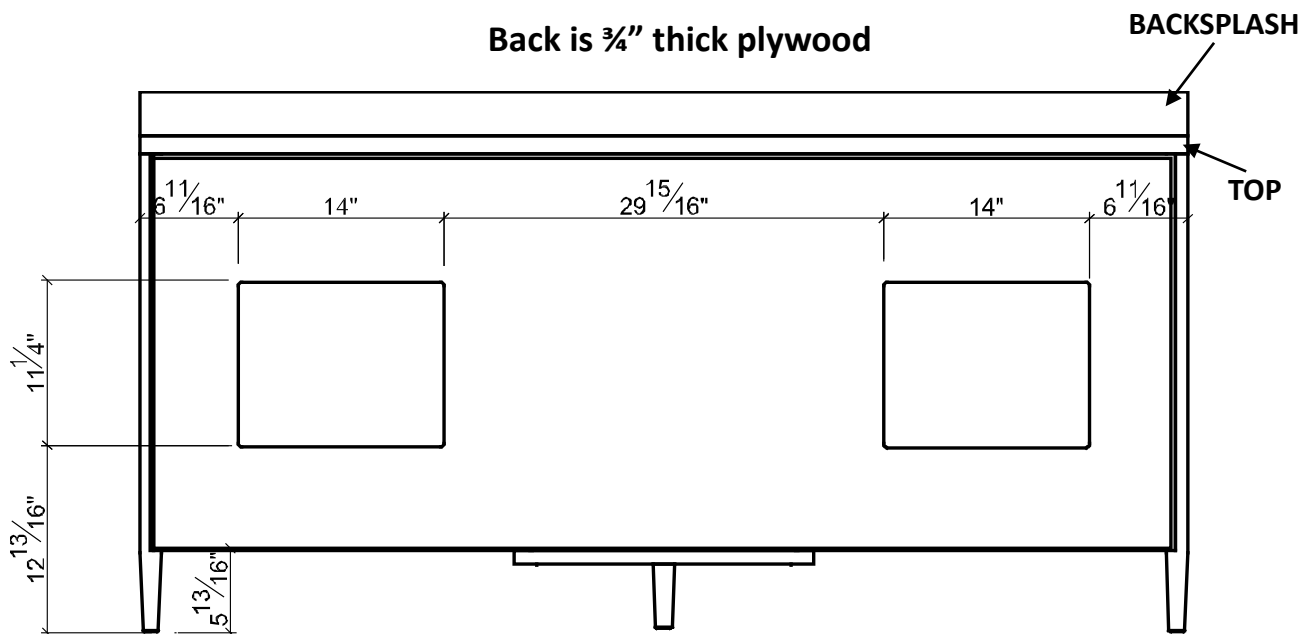

Shaw 72" Vanity

CONNECT FAUCETS AND PLUMBING

Keep these clearances in mind when routing plumbing

SECTION VIEW LOOKING FROM SIDE

SECTION VIEW LOOKING FROM TOP

DIMENSIONS

BACK PLUMBING ACCESS CUTOUTS

Back is $\frac{3}{4}"$ thick plywood

REJUVENATION

www.Rejuvenation.com

Specifications:

Installation:	Undercounter
Interior Dimensions:	18 5/8" w x 11" d x 5 1/2" h
Exterior Dimensions:	20 3/4" w x 13 1/2" d x 7 1/4" h
Material:	Porcelain
Weight:	18 lbs
Overflow:	Yes
Finishes:	001 - White
Faucet Holes:	n/a
Cutout Size:	18 1/8" x 10 1/2"
Drain Hole Size:	Ø 1 3/4"

ADA

compliant when installed to specific requirements of this regulation

CUT OUT
18 1/8" x 10 1/2"
460 x 267