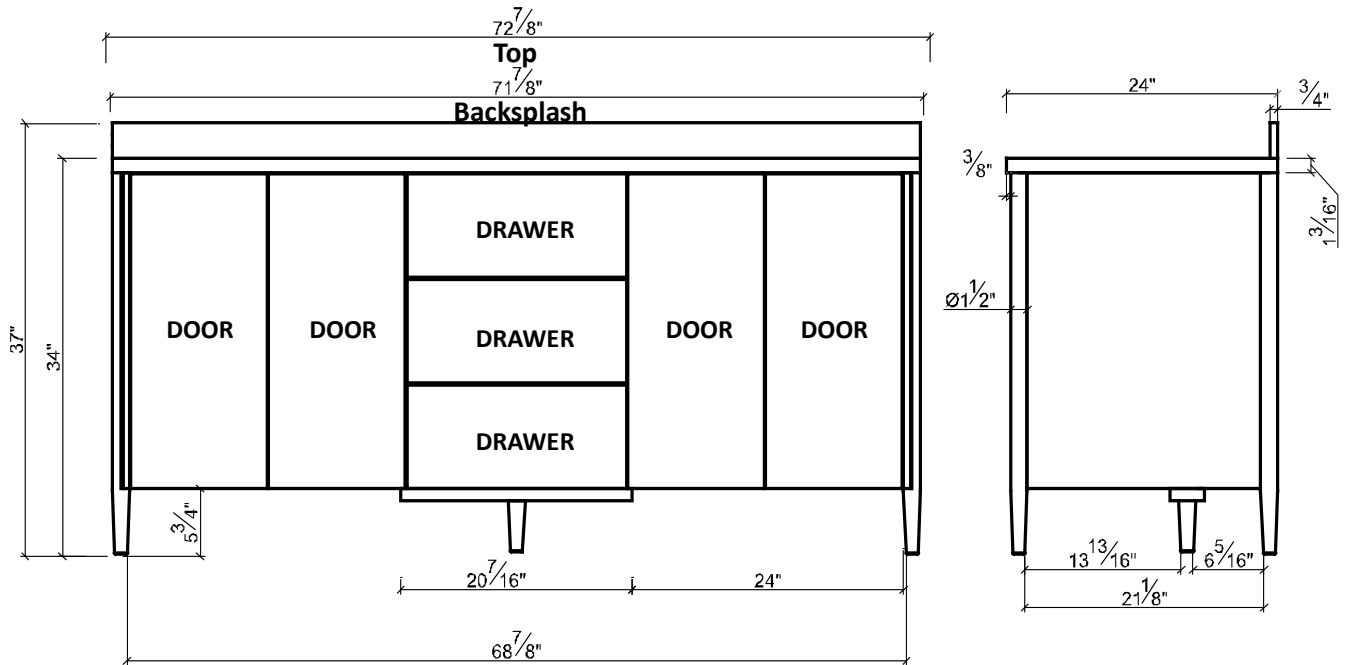

Shaw 72" Vanity

CONNECT FAUCETS AND PLUMBING

Keep these clearances in mind when routing plumbing

SECTION VIEW LOOKING FROM SIDE

SECTION VIEW LOOKING FROM TOP

DIMENSIONS

BACK PLUMBING ACCESS CUTOUTS

Back is $\frac{3}{4}"$ thick plywood

REJUVENATION

www.Rejuvenation.com

Specifications:

Installation:	Undercounter
Interior Dimensions:	18 5/8" w x 11" d x 5 1/2" h
Exterior Dimensions:	20 3/4" w x 13 1/2" d x 7 1/4" h
Material:	Porcelain
Weight:	18 lbs
Overflow:	Yes
Finishes:	001 - White
Faucet Holes:	n/a
Cutout Size:	18 1/8" x 10 1/2"
Drain Hole Size:	Ø 1 3/4"

ADA

compliant when installed to specific requirements of this regulation

CUT OUT
18 1/8" x 10 1/2"
460 x 267