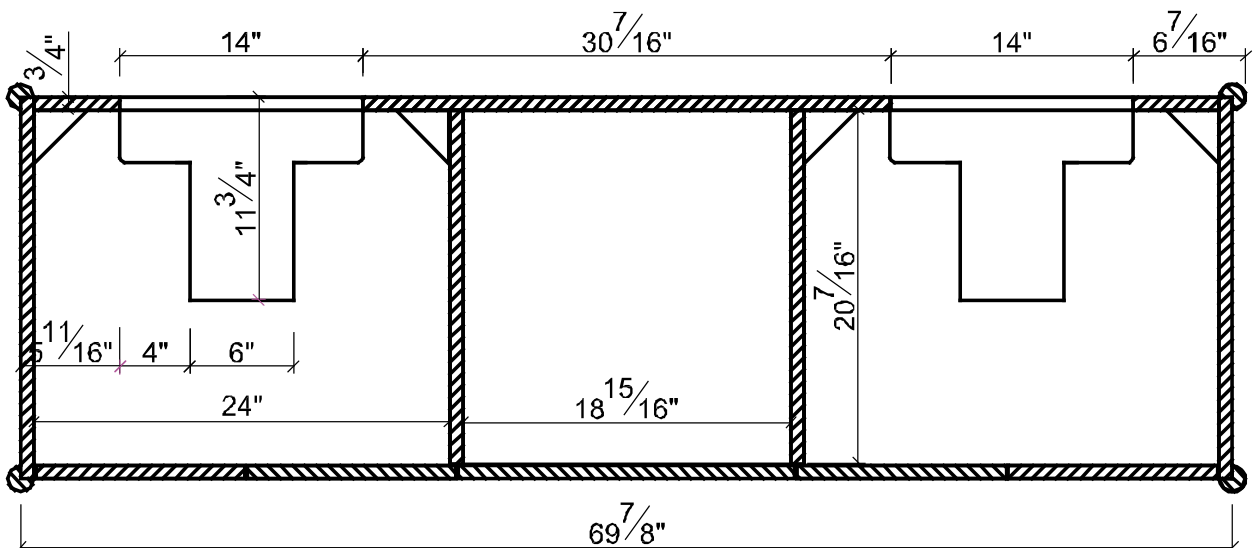

Shaw 72" Vanity

CONNECT FAUCETS AND PLUMBING

Keep these clearances in mind when routing plumbing

SECTION VIEW LOOKING FROM SIDE

SECTION VIEW LOOKING FROM TOP

DIMENSIONS

BACK PLUMBING ACCESS CUTOUTS

Back is $\frac{3}{4}"$ thick plywood

REJUVENATION

www.Rejuvenation.com

Specifications:

Installation:	Undercounter
Interior Dimensions:	18 5/8" w x 11" d x 5 1/2" h
Exterior Dimensions:	20 3/4" w x 13 1/2" d x 7 1/4" h
Material:	Porcelain
Weight:	18 lbs
Overflow:	Yes
Finishes:	001 - White
Faucet Holes:	n/a
Cutout Size:	18 1/8" x 10 1/2"
Drain Hole Size:	Ø 1 3/4"

ADA

compliant when installed to specific requirements of this regulation

CUT OUT
18 1/8" x 10 1/2"
460 x 267