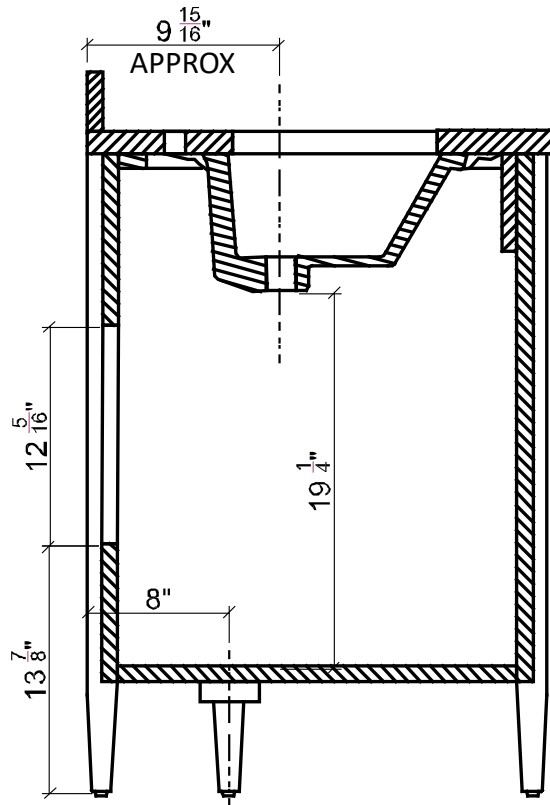

Shaw 72" Vanity

CONNECT FAUCETS AND PLUMBING

Keep these clearances in mind when routing plumbing

SECTION VIEW LOOKING FROM SIDE

SECTION VIEW LOOKING FROM TOP

DIMENSIONS

BACK PLUMBING ACCESS CUTOUTS

Back is $\frac{3}{4}"$ thick plywood

REJUVENATION

www.Rejuvenation.com

Specifications:

Installation:	Undercounter
Interior Dimensions:	18 5/8" w x 11" d x 5 1/2" h
Exterior Dimensions:	20 3/4" w x 13 1/2" d x 7 1/4" h
Material:	Porcelain
Weight:	18 lbs
Overflow:	Yes
Finishes:	001 - White
Faucet Holes:	n/a
Cutout Size:	18 1/8" x 10 1/2"
Drain Hole Size:	Ø 1 3/4"

ADA

compliant when installed to specific requirements of this regulation

CUT OUT
18 1/8" x 10 1/2"
460 x 267