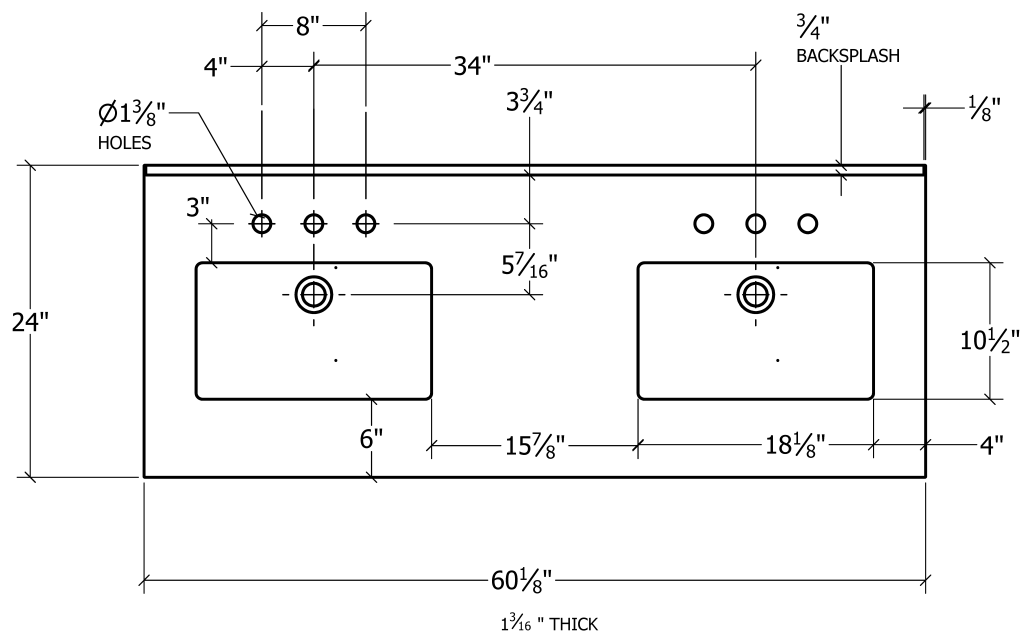

WALLACE 60IN VANITY DIMENSIONS