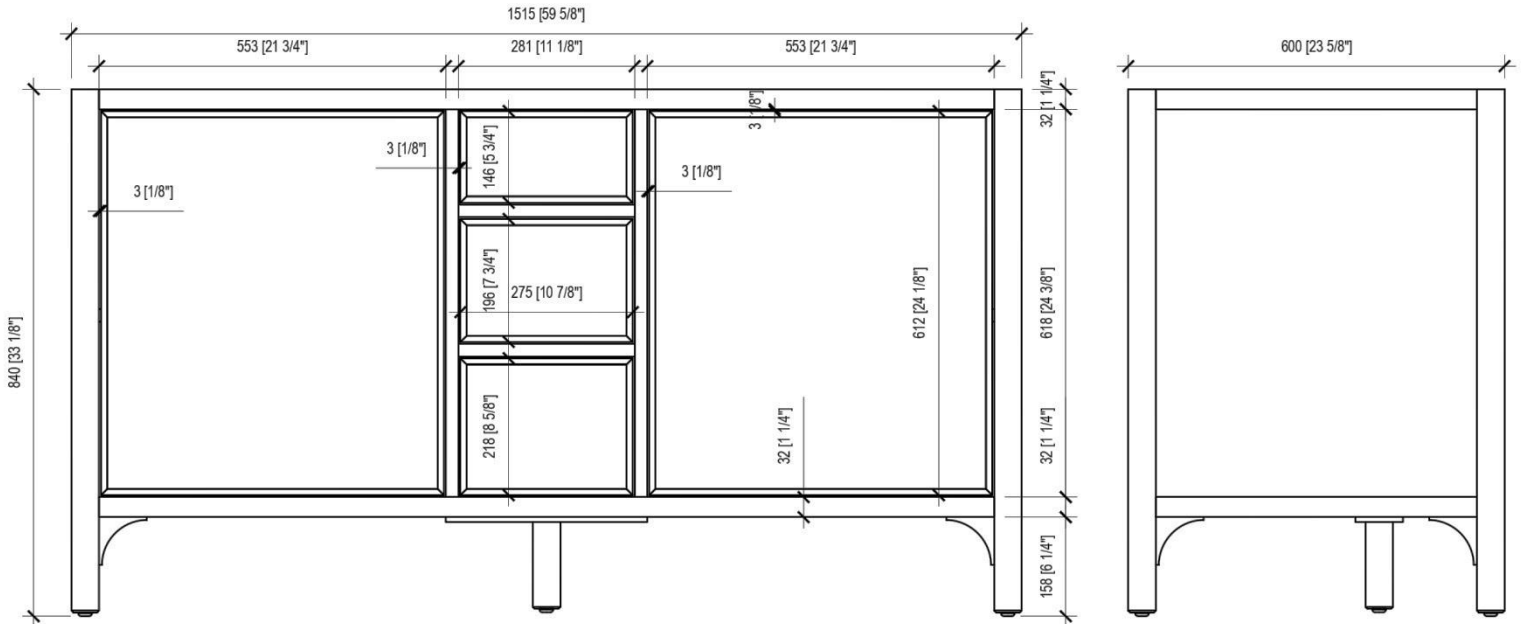

## WALLACE 60IN VANITY DIMENSIONS

## Specifications:

<b>Installation:</b>	Undercounter
<b>Interior Dimensions:</b>	18 5/8" w x 11" d x 5 1/2" h
<b>Exterior Dimensions:</b>	20 3/4" w x 13 1/2" d x 7 1/4" h
<b>Material:</b>	Porcelain
<b>Weight:</b>	18 lbs
<b>Overflow:</b>	Yes
<b>Finishes:</b>	001 - White
<b>Faucet Holes:</b>	n/a
<b>Cutout Size:</b>	18 1/8" x 10 1/2" (template available upon request)
<b>Drain Hole Size:</b>	Ø 1 3/4"