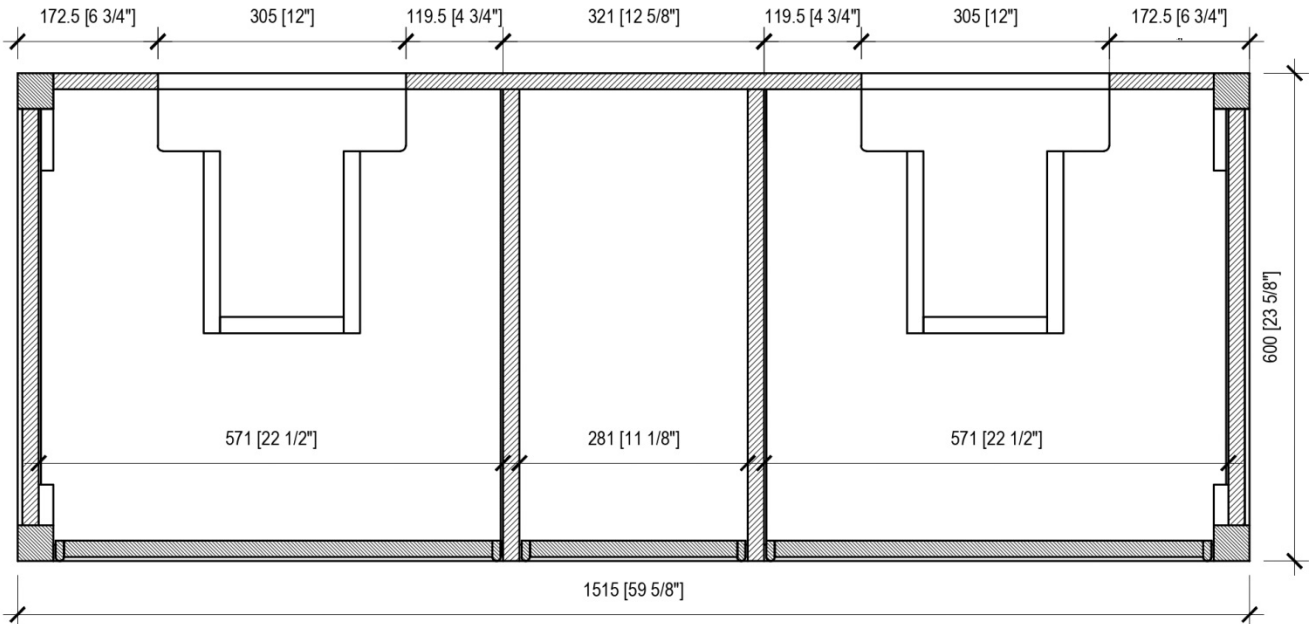

February 20, 2023

WALLACE 60IN VANITY DIMENSIONS

SECTION VIEW LOOKING FROM TOP