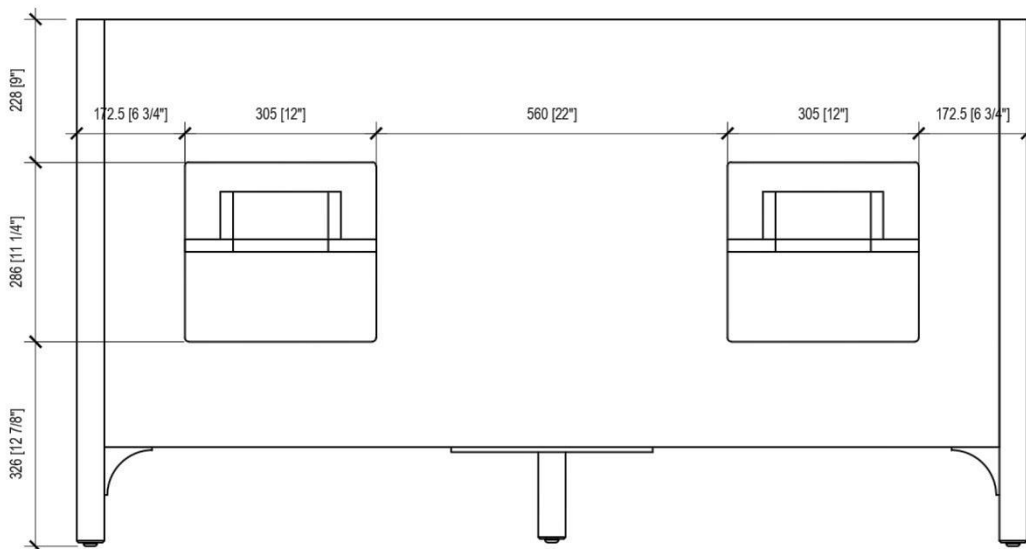

BACK PLUMBING ACCESS CUTOUTS

Back is $\frac{3}{4}$ " thick plywood