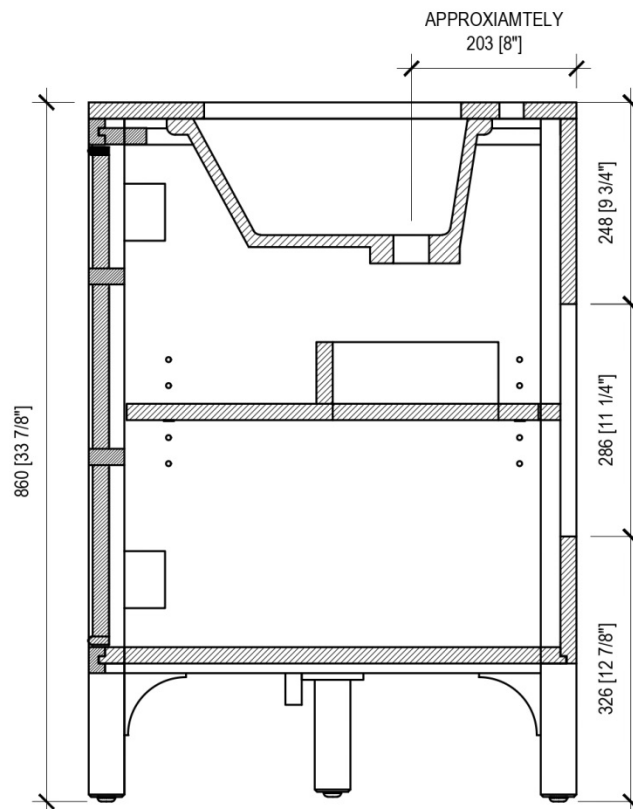

SECTION VIEW LOOKING FROM SIDE