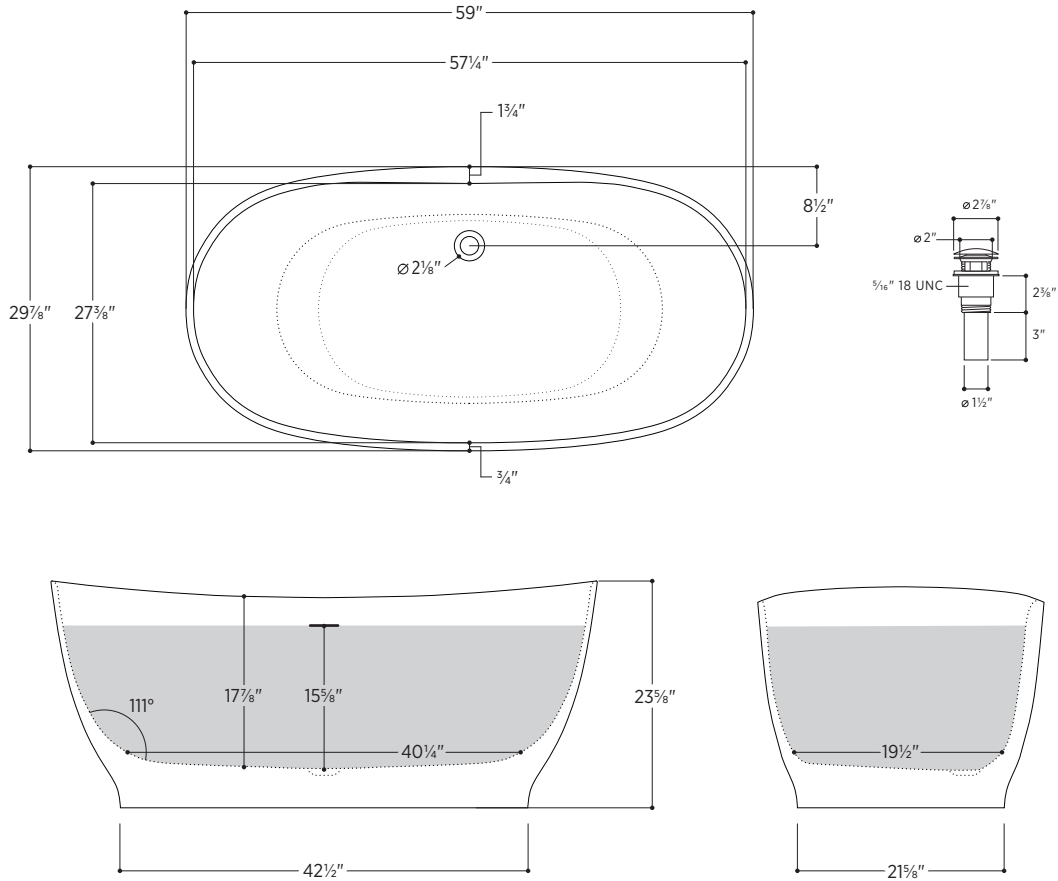

Vittoria

PLEVRN5930

59" L x 29⁷/₈" W x 23⁵/₈" H

1 other size available

PLEVRN6531 65" L x 30⁷/₈" W x 24" H

Tub Finish	<input type="radio"/> White Satin
	<input checked="" type="radio"/> White Satin with Midnight Blue Matte Exterior
Drain Finish	<input type="radio"/> Matte White
Material	Eco-Lapistone™
Slope of Backrest	111°
Water Depth	15 ⁵ / ₈ "
Capacity	69G
Weight	212lbs
Shipping Weight	309lbs

Made in Italy

Vittoria

PLEVRN5930

All measurements are approximate and for comparison only. Please note that these dimensions and specifications are subject to change without notice.

Install this product according to the installation guide. Floor support under bath must provide for a minimum of 995lbs. Installation may vary. Our products must be installed by certified professionals only and according to our installation guide, as well as federal, provincial/state and local building codes and regulations.