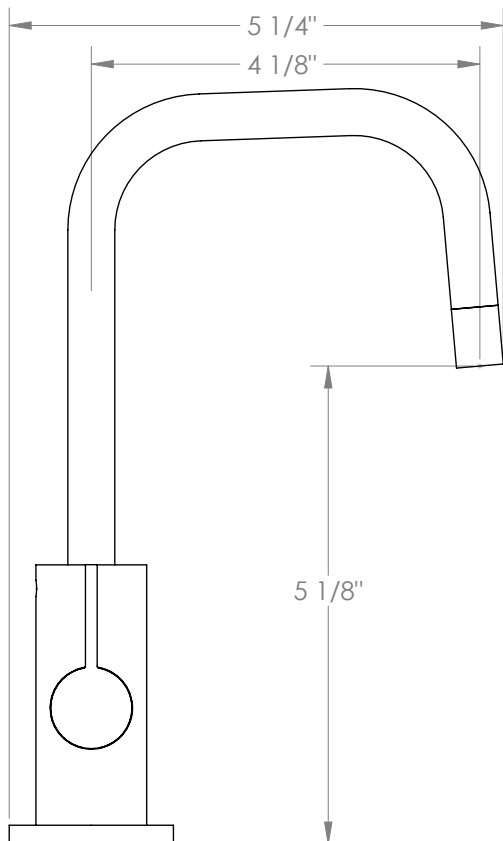

REJUVENATION®

Y ^ • d U [ ] ^
37-9.6H

Hot Water Dispenser with Square Neck

Includes Instant Hot Heating Tank (K-IHHT)

Fits Deck Up To 2-1/4" Thick

Recommended Mounting Hole: 1-1/8" (No Larger than 1-3/8")

1/4 Turn Ceramic Cartridge

Handle Is NOT Spring Loaded

Includes: Connection Hardware, Metal Supply Line Hoses, and 2' of Silicone Tubing to Connect to Hot Water Tank

All Lead-Free Brass Construction

Spout Can Swivel 360°

Professional Installation Required

Available in the following finishes:

- Polished Chrome
- Polished Nickel
- Brushed Nickel
- Oil Rubbed Bronze
- Aged Brass

Watermark Designs reserves the right to make revisions without notice to produce specifications. All product dimensions are nominal.