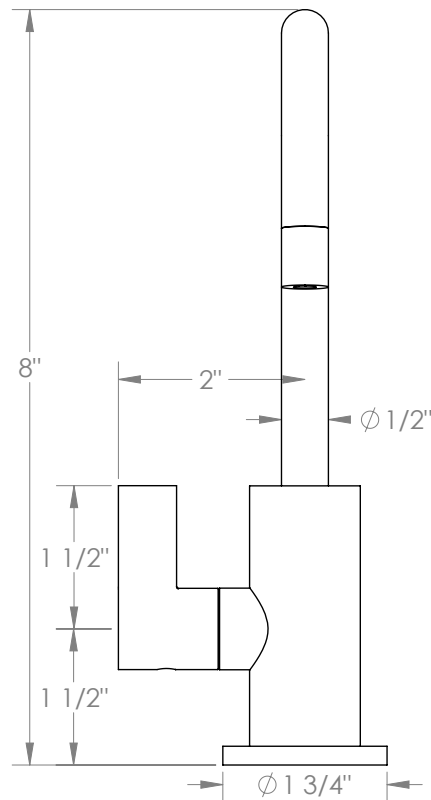

REJUVENATION®

Y ^ • d U [ ] ^
37-9.6H

Hot Water Dispenser with Square Neck

Includes Instant Hot Heating Tank (K-IHHT)

Fits Deck Up To 2-1/4" Thick

Recommended Mounting Hole: 1-1/8" (No Larger than 1-3/8")

1/4 Turn Ceramic Cartridge

Handle Is NOT Spring Loaded

Includes: Connection Hardware, Metal Supply Line Hoses, and 2' of Silicone Tubing to Connect to Hot Water Tank

All Lead-Free Brass Construction

Spout Can Swivel 360°

Professional Installation Required

Available in the following finishes:

- Polished Chrome
- Polished Nickel
- Brushed Nickel
- Oil Rubbed Bronze
- Aged Brass

Watermark Designs reserves the right to make revisions without notice to produce specifications. All product dimensions are nominal.