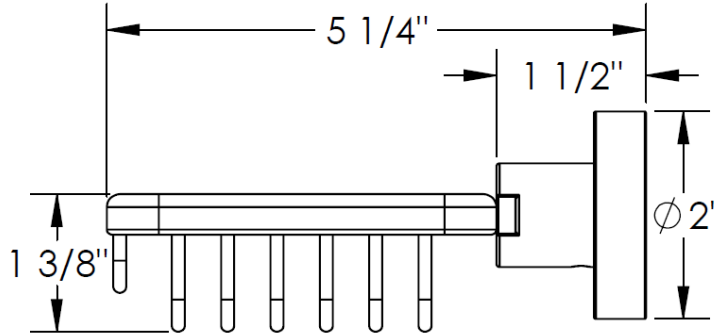

23-0.12A
5"X4" Wire Dish

Meets the applicable requirements of ASME A112.18.1-2005/CSA B125.1-05, entitled "Plumbing Supply Fittings"

WATERMARK DESIGNS 10/13/2015

350 Dewitt Ave Brooklyn NY 11207 USA T 718 257 2800 F 718 257 2144 info@watermark-designs.com