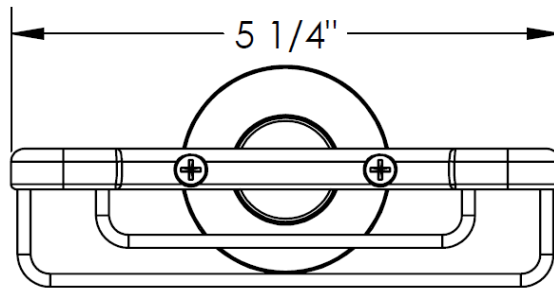

23-0.12A
5"X4" Wire Dish

Meets the applicable requirements of ASME A112.18.1-2005/CSA B125.1-05, entitled "Plumbing Supply Fittings"

WATERMARK DESIGNS 10/13/2015

350 Dewitt Ave Brooklyn NY 11207 USA T 718 257 2800 F 718 257 2144 info@watermark-designs.com