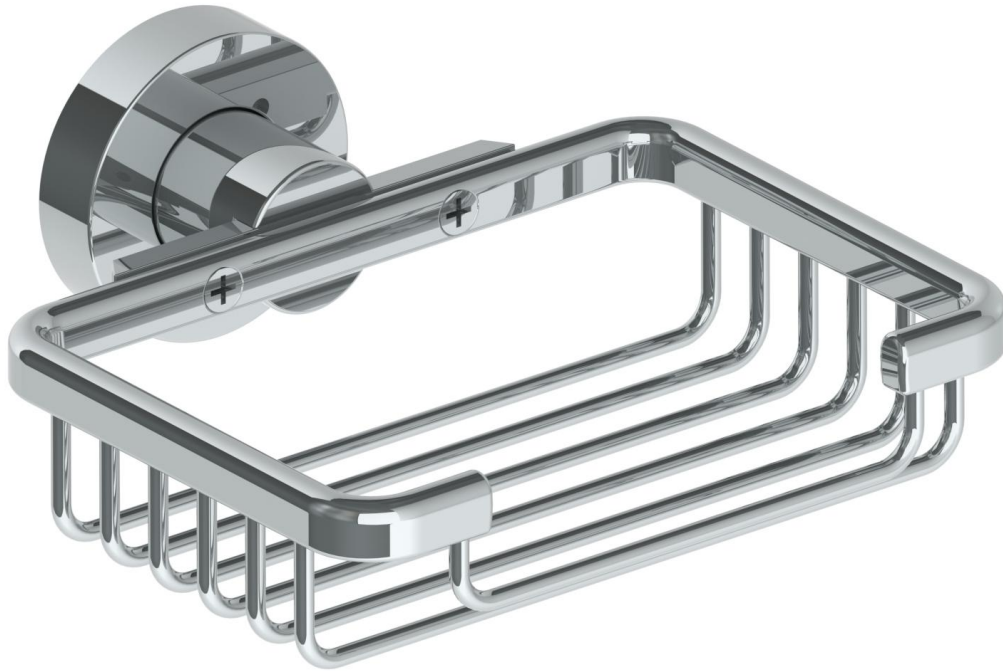

23-0.12A
5"X4" Wire Dish

Meets the applicable requirements of ASME A112.18.1-2005/CSA B125.1-05, entitled "Plumbing Supply Fittings"

WATERMARK DESIGNS 10/13/2015

350 Dewitt Ave Brooklyn NY 11207 USA T 718 257 2800 F 718 257 2144 info@watermark-designs.com