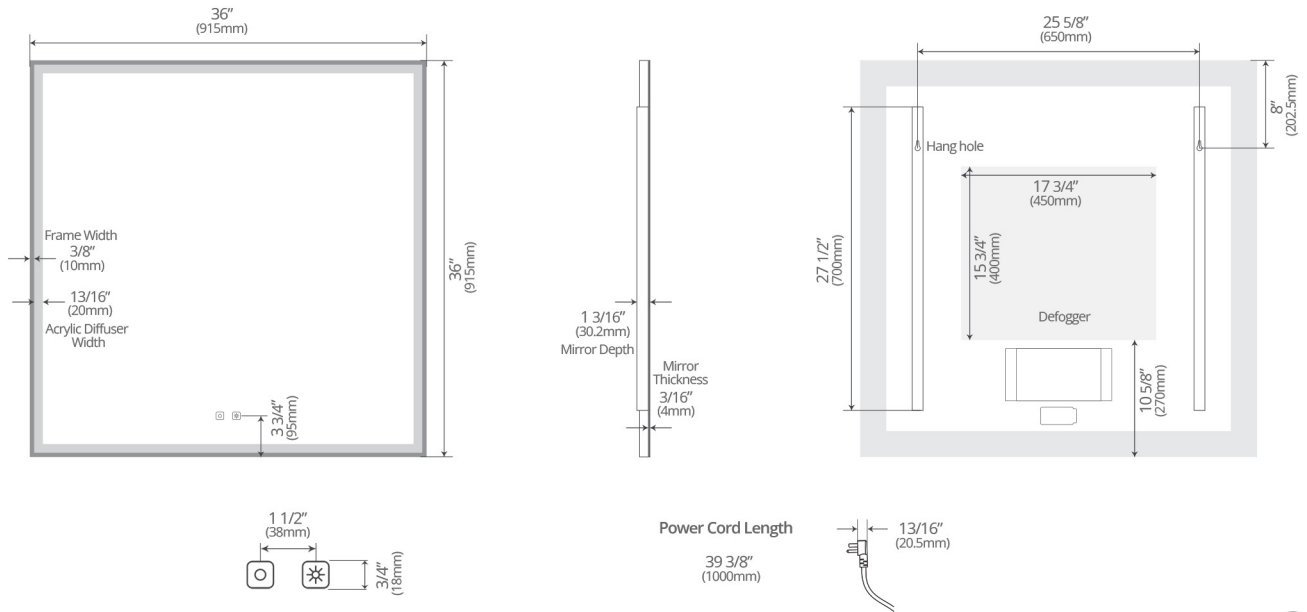

Diagram and measurements: