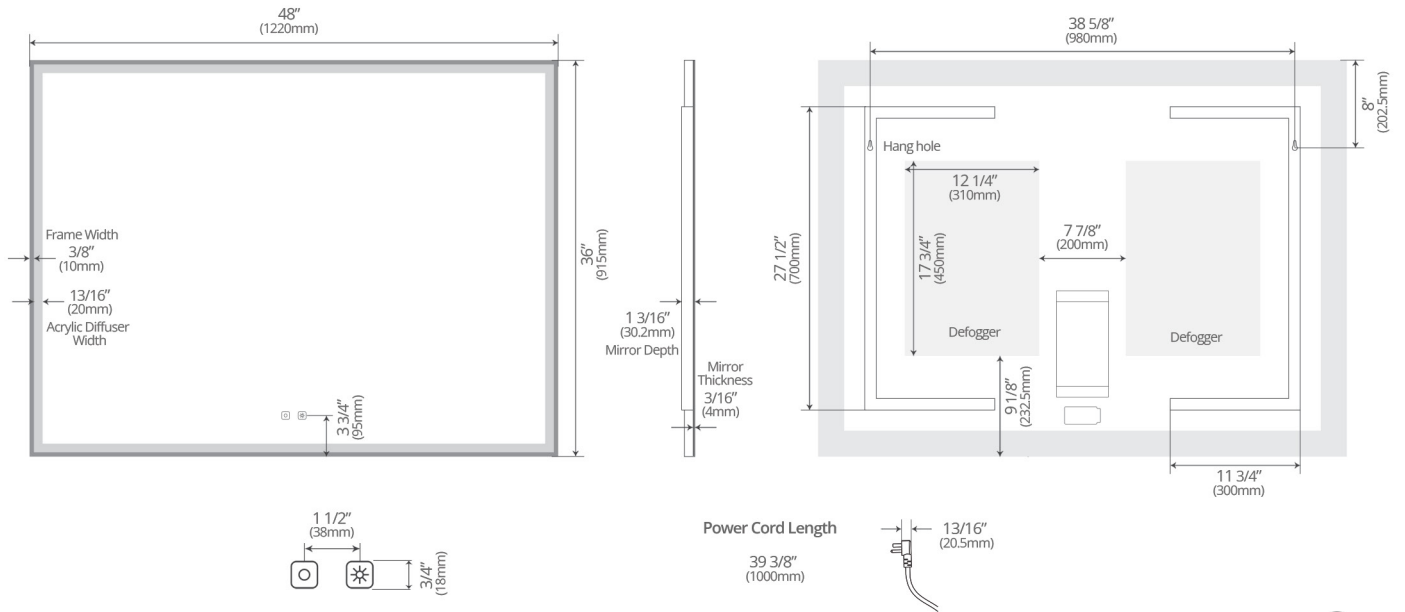

Size (WxHxD):

30" x 36" x 1 1/8"
 (762mm x 915mm x 30mm)

Model #	Description	Color Temperature	Lumens	Watts	Volts	Weight (lb)
IE1130.BB	Eden 30" x 36" LED Mirror - Brushed Bronze	2700K - 6500K	3550	25W	110V	22.9
IE1130.BG	Eden 30" x 36" LED Mirror - Brushed Gold	2700K - 6500K	3550	25W	110V	22.9
IE1130.MB	Eden 30" x 36" LED Mirror - Matte Black	2700K - 6500K	3550	25W	110V	22.9

Size (WxHxD):

36" x 36" x 1 1/8"
 (915mm x 915mm x 30mm)

Model #	Description	Color Temperature	Lumens	Watts	Volts	Weight (lb)
IE1136.BB	Eden 36" x 36" LED Mirror - Brushed Bronze	2700K - 6500K	3850	27W	110V	28.6
IE1136.BG	Eden 36" x 36" LED Mirror - Brushed Gold	2700K - 6500K	3850	27W	110V	28.6
IE1136.MB	Eden 36" x 36" LED Mirror - Matte Black	2700K - 6500K	3850	27W	110V	28.6

Size (WxHxD):

48" x 36" x 1 1/8"
 (1220mm x 915mm x 30mm)

Model #	Description	Color Temperature	Lumens	Watts	Volts	Weight (lb)
IE1148.BB	Eden 48" x 36" LED Mirror - Brushed Bronze	2700K - 6500K	4700	32W	110V	32.2
IE1148.BG	Eden 48" x 36" LED Mirror - Brushed Gold	2700K - 6500K	4700	32W	110V	32.2
IE1148.MB	Eden 48" x 36" LED Mirror - Matte Black	2700K - 6500K	4700	32W	110V	32.2

Diagram and measurements:

Touch button details: