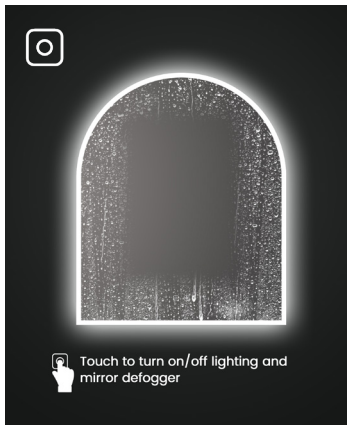

Features:

- Acrylic diffused LED lighting
- Anodized aluminum frame in matte black, brushed gold, or brushed bronze
- CRI 90+ R9>50
- 2700K-6500K color temperature adjustment
- 10%-100% light dimmer
- Brightness and color temperature memory settings
- Heated mirror defogger
- Touch on/off
- Safety film backing
- Copper free
- IP44 rated for safe use in bathrooms
- ETL certified for North American use
- 110V plug in installation, can be hardwired
- Can be controlled with a light switch
- Lamp life : 50,000 hours

Size (WxHxD):

24" x 36" x 1 1/8"
 (610mm x 915mm x 30mm)

Model #	Description	Color Temperature	Lumens	Watts	Volts	Weight (lb)
IE1124.BB	Eden 24" x 36" LED Mirror - Brushed Bronze	2700K - 6500K	3150	22W	110V	19.4
IE1124.BG	Eden 24" x 36" LED Mirror - Brushed Gold	2700K - 6500K	3150	22W	110V	19.4
IE1124.MB	Eden 24" x 36" LED Mirror - Matte Black	2700K - 6500K	3150	22W	110V	19.4

Diagram and measurements:

Touch button details:

Features:

- Acrylic diffused LED lighting
- Anodized aluminum frame in matte black, brushed gold, or brushed bronze
- CRI 90+ R9>50
- 2700K-6500K color temperature adjustment
- 10%-100% light dimmer
- Brightness and color temperature memory settings
- Heated mirror defogger
- Touch on/off
- Safety film backing
- Copper free
- IP44 rated for safe use in bathrooms
- ETL certified for North American use
- 110V plug in installation, can be hardwired
- Can be controlled with a light switch
- Lamp life : 50,000 hours