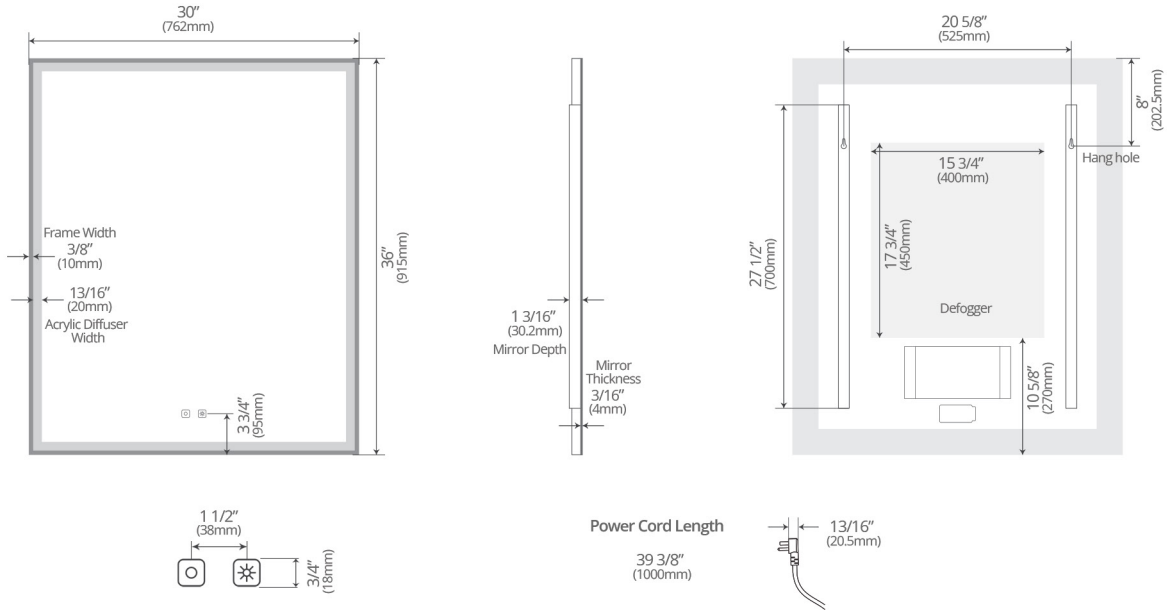

Diagram and measurements: