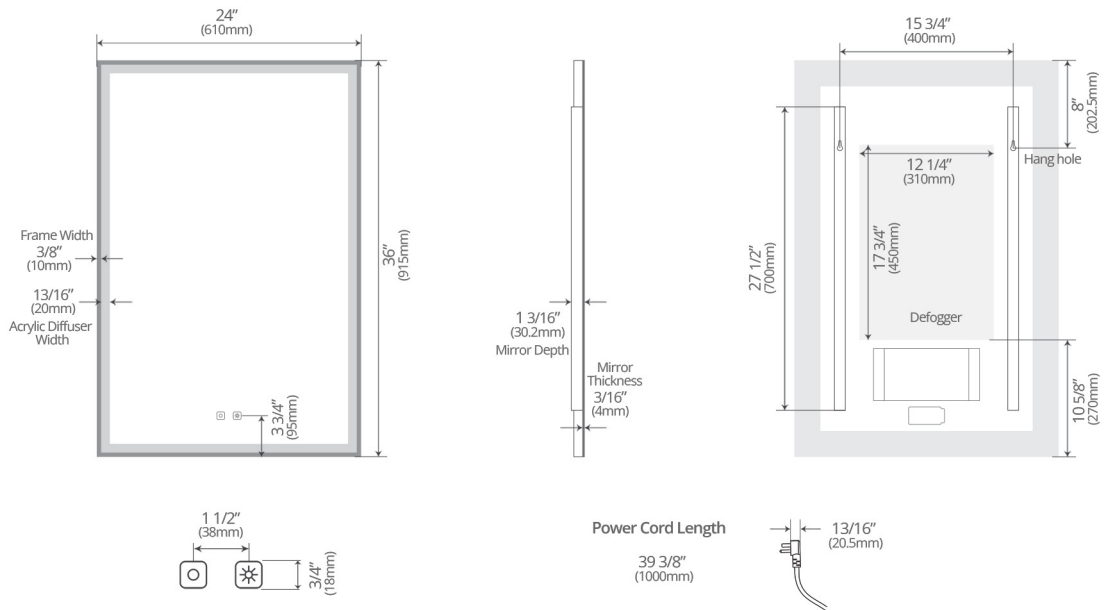

Diagram and measurements: