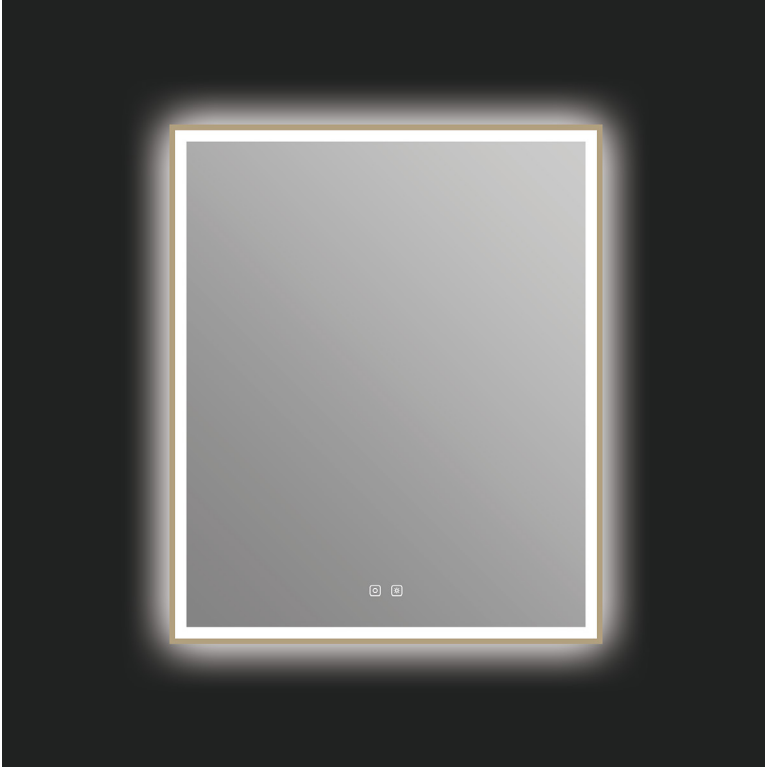

Features:

- Acrylic diffused LED lighting
- Anodized aluminum frame in matte black, brushed gold, or brushed bronze
- CRI 90+ R9>50
- 2700K-6500K color temperature adjustment
- 10%-100% light dimmer
- Brightness and color temperature memory settings
- Heated mirror defogger
- Touch on/off
- Safety film backing
- Copper free
- IP44 rated for safe use in bathrooms
- ETL certified for North American use
- 110V plug in installation, can be hardwired
- Can be controlled with a light switch
- Lamp life : 50,000 hours

Size (WxHxD):

24" x 36" x 1 1/8"
 (610mm x 915mm x 30mm)

Model #	Description	Color Temperature	Lumens	Watts	Volts	Weight (lb)
IE1124.BB	Eden 24" x 36" LED Mirror - Brushed Bronze	2700K - 6500K	3150	22W	110V	19.4
IE1124.BG	Eden 24" x 36" LED Mirror - Brushed Gold	2700K - 6500K	3150	22W	110V	19.4
IE1124.MB	Eden 24" x 36" LED Mirror - Matte Black	2700K - 6500K	3150	22W	110V	19.4

Diagram and measurements:

Touch button details:

Features:

- Acrylic diffused LED lighting
- Anodized aluminum frame in matte black, brushed gold, or brushed bronze
- CRI 90+ R9>50
- 2700K-6500K color temperature adjustment
- 10%-100% light dimmer
- Brightness and color temperature memory settings
- Heated mirror defogger
- Touch on/off
- Safety film backing
- Copper free
- IP44 rated for safe use in bathrooms
- ETL certified for North American use
- 110V plug in installation, can be hardwired
- Can be controlled with a light switch
- Lamp life : 50,000 hours

Size (WxHxD):

30" x 36" x 1 1/8"
 (762mm x 915mm x 30mm)

Model #	Description	Color Temperature	Lumens	Watts	Volts	Weight (lb)
IE1130.BB	Eden 30" x 36" LED Mirror - Brushed Bronze	2700K - 6500K	3550	25W	110V	22.9
IE1130.BG	Eden 30" x 36" LED Mirror - Brushed Gold	2700K - 6500K	3550	25W	110V	22.9
IE1130.MB	Eden 30" x 36" LED Mirror - Matte Black	2700K - 6500K	3550	25W	110V	22.9