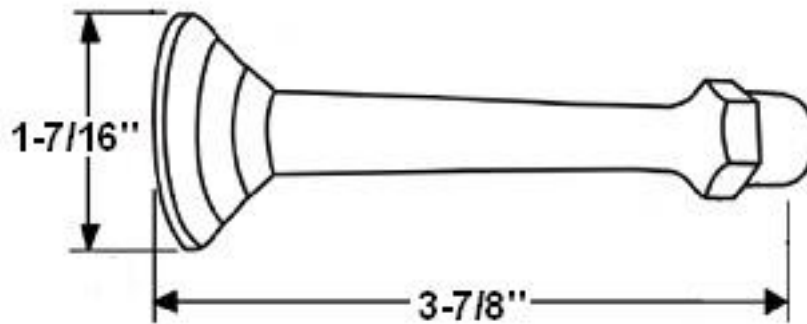

"The Special Finishes Specialist" ©

by St. Simons, Inc.

idhbrass.com

Quality Solid Brass Decorative Hardware & Bath Accessories

Installation Instructions  
Premium Grade Solid Brass  
**3-3/4" Fancy 3 Ring Base Stop**  
Item# 13013

**Dimensions:**

- Overall Length: 3-7/8"
- Base Diameter: 1-7/16"
- Screw: 1-1/4"
- Weight: 4 oz.

*Dimensions are for reference use only.*

*For exact dimensions, please measure actual part.*

**Installation Instructions:**

**Catalog Section: D**

**3-3/4" Fancy 3 Ring Base Stop**

Item# 13013

Date: Rev 01/18