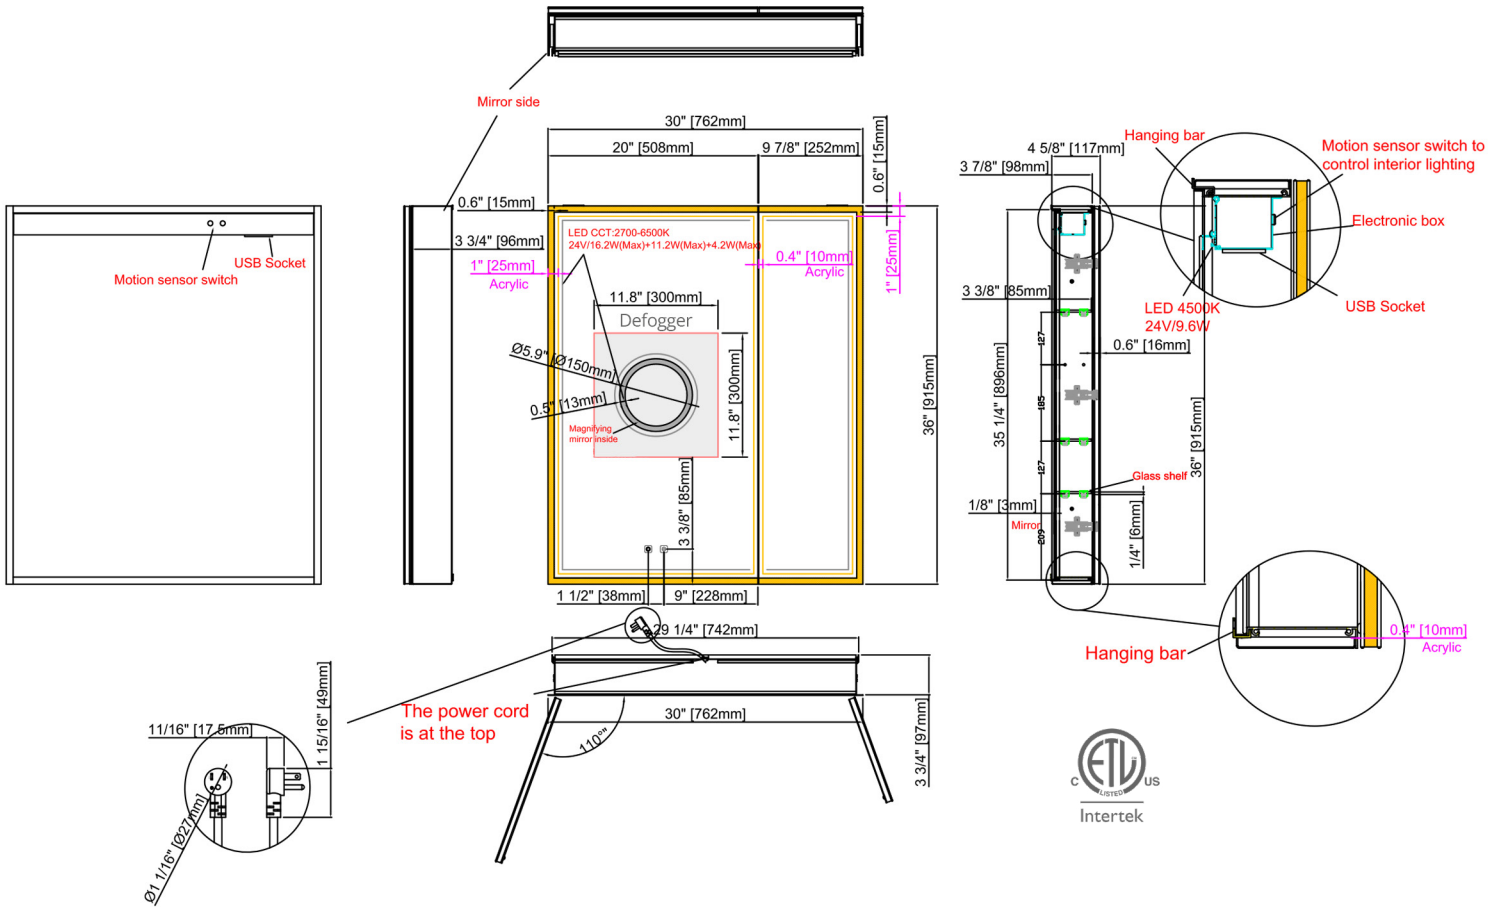

Diagram and measurements:

Touch button details:

Size (WxHxD):
 30" x 36" x 4 5/8"
 (762mm x 915mm x 117mm)

Features:

- Acrylic diffused LED lighting
- CRI 90+ R9>50
- 2700K-6500K color temperature adjustment
- 10%-100% light dimmer
- Brightness and color temperature memory settings
- Heated mirror defogger
- Touch on/off
- Safety film backing
- Copper free
- IP44 rated for safe use in bathrooms
- Glass shelves
- Soft-close hinges
- Interior 3x zoom magnifying mirror
- Interior lighting
- Interior electrical plugs and USB plugs
- Wall mounted or recessed
- Comes with glass side panels for wall mounted installation
- ETL certified for North American use
- 110 volts plug in installation, can be hardwired
- Can be controlled with a light switch
- Lamp life : 50,000 hours

Diagram and measurements:

Touch button details:

Size (WxHxD):
 36" x 36" x 4 5/8"
 (915mm x 915mm x 117mm)

Features:

- Acrylic diffused LED lighting
- CRI 90+ R9>50
- 2700K-6500K color temperature adjustment
- 10%-100% light dimmer
- Brightness and color temperature memory settings
- Heated mirror defogger
- Touch on/off
- Safety film backing
- Copper free
- IP44 rated for safe use in bathrooms
- Glass shelves
- Soft-close hinges
- Interior 3x zoom magnifying mirror
- Interior lighting
- Interior electrical plugs and USB plugs
- Wall mounted or recessed
- Comes with glass side panels for wall mounted installation
- ETL certified for North American use
- 110 volts plug in installation, can be hardwired
- Can be controlled with a light switch
- Lamp life : 50,000 hours