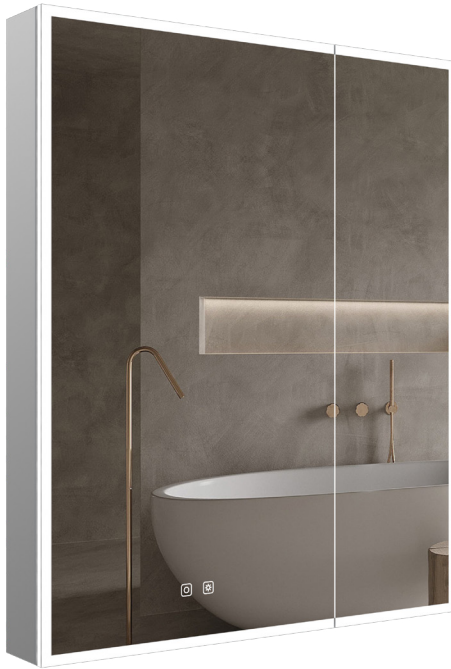

* Left hinge

Size (WxHxD):
 24" x 36" x 4 5/8"
 (610mm x 915mm x 117mm)

Features:

- Acrylic diffused LED lighting
- CRI 90+ R9>50
- 2700K-6500K color temperature adjustment
- 10%-100% light dimmer
- Brightness and color temperature memory settings
- Heated mirror defogger
- Touch on/off
- Safety film backing
- Copper free
- IP44 rated for safe use in bathrooms
- Glass shelves
- Soft-close hinges
- Interior 3x zoom magnifying mirror
- Interior lighting
- Interior electrical plugs and USB plugs
- Wall mounted or recessed
- Comes with glass side panels for wall mounted installation
- ETL certified for North American use
- 110 volts plug in installation, can be hardwired
- Can be controlled with a light switch
- Lamp life : 50,000 hours

Model #	Description	Color Temperature	Lumens	Watts	Volts	Weight (lb)
IJ1124	Jackson 24" x 36" LED Medicine Cabinet	2700K - 6500K	2650	31W	110V	41.4

Warranty: 5 Years - refer to www.icobath.com for full warranty coverage details.

Diagram and measurements:

Touch button details:

Size (WxHxD):
 30" x 36" x 4 5/8"
 (762mm x 915mm x 117mm)

Features:

- Acrylic diffused LED lighting
- CRI 90+ R9>50
- 2700K-6500K color temperature adjustment
- 10%-100% light dimmer
- Brightness and color temperature memory settings
- Heated mirror defogger
- Touch on/off
- Safety film backing
- Copper free
- IP44 rated for safe use in bathrooms
- Glass shelves
- Soft-close hinges
- Interior 3x zoom magnifying mirror
- Interior lighting
- Interior electrical plugs and USB plugs
- Wall mounted or recessed
- Comes with glass side panels for wall mounted installation
- ETL certified for North American use
- 110 volts plug in installation, can be hardwired
- Can be controlled with a light switch
- Lamp life : 50,000 hours