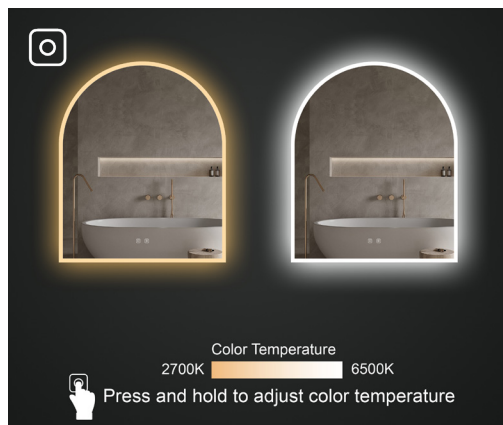

* Left hinge

Size (WxHxD):
 24" x 36" x 4 5/8"
 (610mm x 915mm x 117mm)

Features:

- Acrylic diffused LED lighting
- CRI 90+ R9>50
- 2700K-6500K color temperature adjustment
- 10%-100% light dimmer
- Brightness and color temperature memory settings
- Heated mirror defogger
- Touch on/off
- Safety film backing
- Copper free
- IP44 rated for safe use in bathrooms
- Glass shelves
- Soft-close hinges
- Interior 3x zoom magnifying mirror
- Interior lighting
- Interior electrical plugs and USB plugs
- Wall mounted or recessed
- Comes with glass side panels for wall mounted installation
- ETL certified for North American use
- 110 volts plug in installation, can be hardwired
- Can be controlled with a light switch
- Lamp life : 50,000 hours

Diagram and measurements:

Touch button details:

Size (WxHxD):
 30" x 36" x 4 5/8"
 (762mm x 915mm x 117mm)

Features:

- Acrylic diffused LED lighting
- CRI 90+ R9>50
- 2700K-6500K color temperature adjustment
- 10%-100% light dimmer
- Brightness and color temperature memory settings
- Heated mirror defogger
- Touch on/off
- Safety film backing
- Copper free
- IP44 rated for safe use in bathrooms
- Glass shelves
- Soft-close hinges
- Interior 3x zoom magnifying mirror
- Interior lighting
- Interior electrical plugs and USB plugs
- Wall mounted or recessed
- Comes with glass side panels for wall mounted installation
- ETL certified for North American use
- 110 volts plug in installation, can be hardwired
- Can be controlled with a light switch
- Lamp life : 50,000 hours