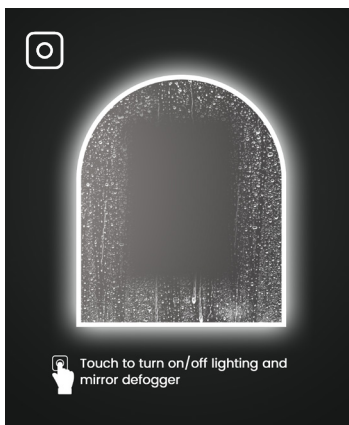

* Left hinge

Size (WxHxD):
 24" x 36" x 4 5/8"
 (610mm x 915mm x 117mm)

Features:

- Acrylic diffused LED lighting
- CRI 90+ R9>50
- 2700K-6500K color temperature adjustment
- 10%-100% light dimmer
- Brightness and color temperature memory settings
- Heated mirror defogger
- Touch on/off
- Safety film backing
- Copper free
- IP44 rated for safe use in bathrooms
- Glass shelves
- Soft-close hinges
- Interior 3x zoom magnifying mirror
- Interior lighting
- Interior electrical plugs and USB plugs
- Wall mounted or recessed
- Comes with glass side panels for wall mounted installation
- ETL certified for North American use
- 110 volts plug in installation, can be hardwired
- Can be controlled with a light switch
- Lamp life : 50,000 hours

Diagram and measurements:

Touch button details:

Size (WxHxD):
 30" x 36" x 4 5/8"
 (762mm x 915mm x 117mm)

Features:

- Acrylic diffused LED lighting
- CRI 90+ R9>50
- 2700K-6500K color temperature adjustment
- 10%-100% light dimmer
- Brightness and color temperature memory settings
- Heated mirror defogger
- Touch on/off
- Safety film backing
- Copper free
- IP44 rated for safe use in bathrooms
- Glass shelves
- Soft-close hinges
- Interior 3x zoom magnifying mirror
- Interior lighting
- Interior electrical plugs and USB plugs
- Wall mounted or recessed
- Comes with glass side panels for wall mounted installation
- ETL certified for North American use
- 110 volts plug in installation, can be hardwired
- Can be controlled with a light switch
- Lamp life : 50,000 hours