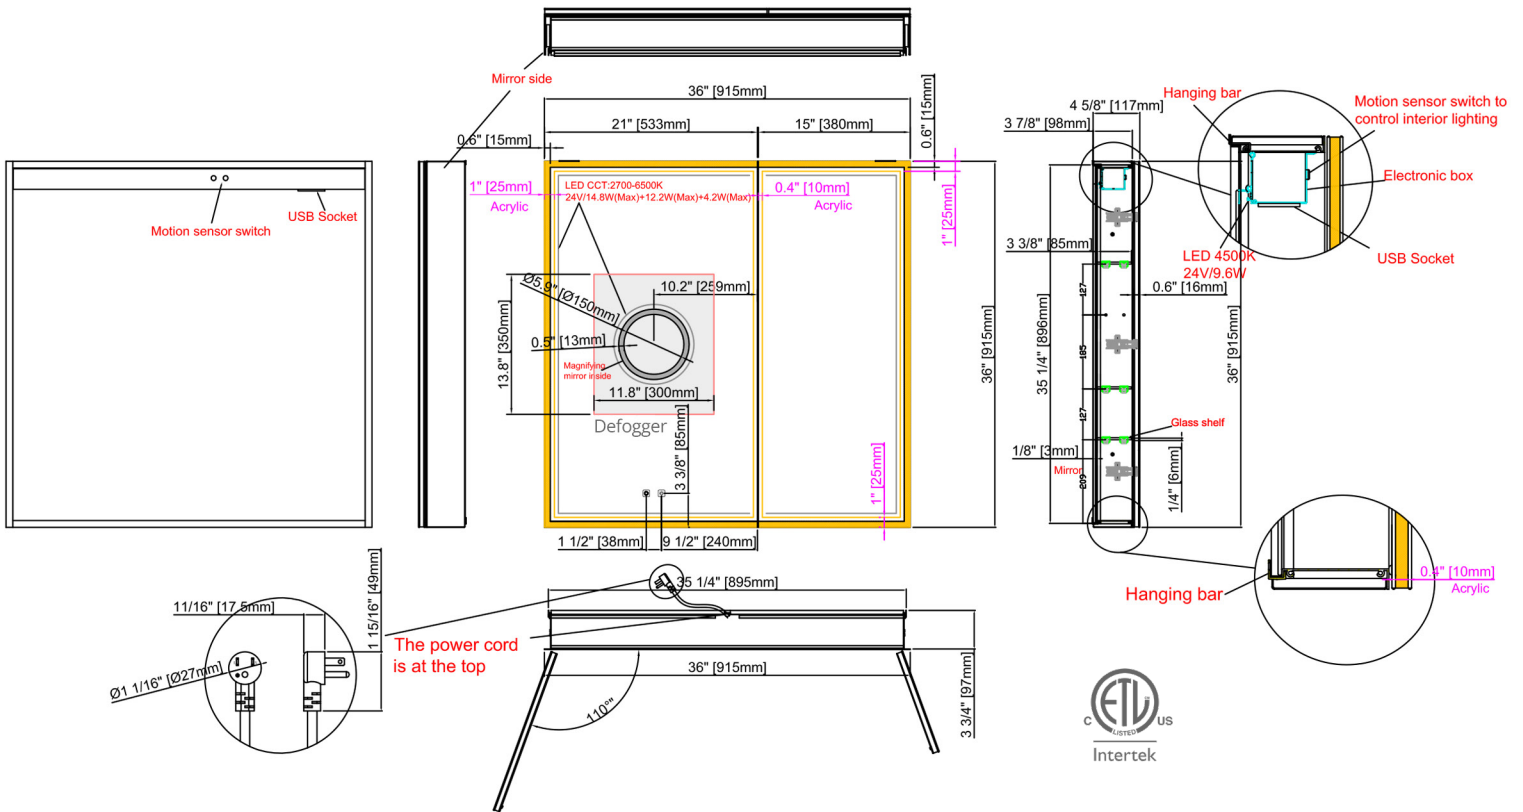

Diagram and measurements:

Touch button details:

Size (WxHxD):
 30" x 36" x 4 5/8"
 (762mm x 915mm x 117mm)

Features:

- Acrylic diffused LED lighting
- CRI 90+ R9>50
- 2700K-6500K color temperature adjustment
- 10%-100% light dimmer
- Brightness and color temperature memory settings
- Heated mirror defogger
- Touch on/off
- Safety film backing
- Copper free
- IP44 rated for safe use in bathrooms
- Glass shelves
- Soft-close hinges
- Interior 3x zoom magnifying mirror
- Interior lighting
- Interior electrical plugs and USB plugs
- Wall mounted or recessed
- Comes with glass side panels for wall mounted installation
- ETL certified for North American use
- 110 volts plug in installation, can be hardwired
- Can be controlled with a light switch
- Lamp life : 50,000 hours

Diagram and measurements:

Touch button details:

Size (WxHxD):
 36" x 36" x 4 5/8"
 (915mm x 915mm x 117mm)

Features:

- Acrylic diffused LED lighting
- CRI 90+ R9>50
- 2700K-6500K color temperature adjustment
- 10%-100% light dimmer
- Brightness and color temperature memory settings
- Heated mirror defogger
- Touch on/off
- Safety film backing
- Copper free
- IP44 rated for safe use in bathrooms
- Glass shelves
- Soft-close hinges
- Interior 3x zoom magnifying mirror
- Interior lighting
- Interior electrical plugs and USB plugs
- Wall mounted or recessed
- Comes with glass side panels for wall mounted installation
- ETL certified for North American use
- 110 volts plug in installation, can be hardwired
- Can be controlled with a light switch
- Lamp life : 50,000 hours

Diagram and measurements:

Touch button details: