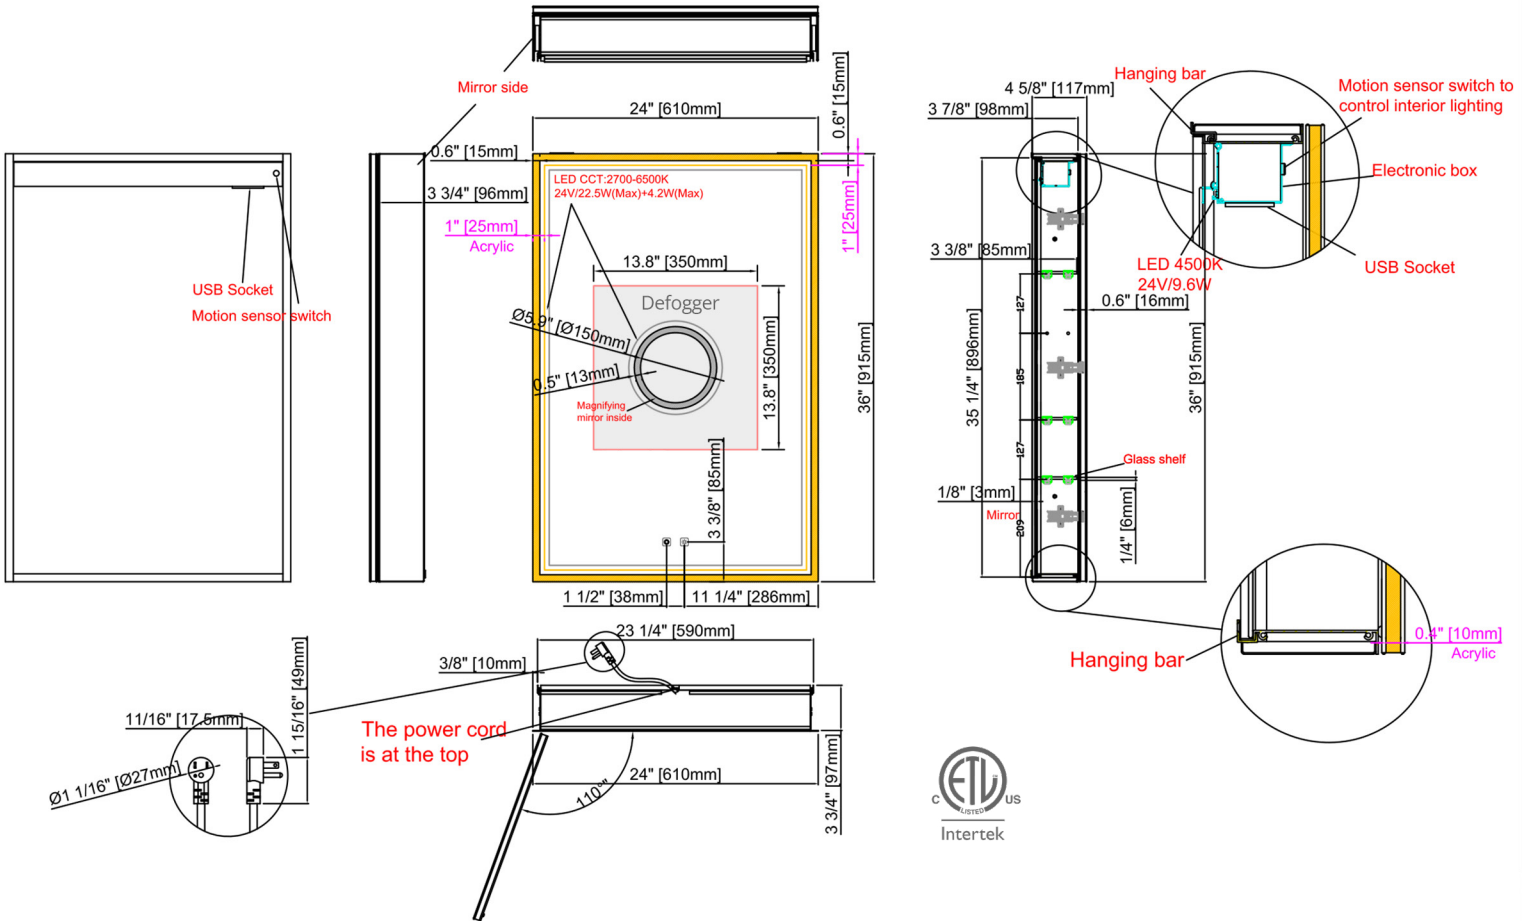

* Left hinge

Size (WxHxD):
 24" x 36" x 4 5/8"
 (610mm x 915mm x 117mm)

Features:

- Acrylic diffused LED lighting
- CRI 90+ R9>50
- 2700K-6500K color temperature adjustment
- 10%-100% light dimmer
- Brightness and color temperature memory settings
- Heated mirror defogger
- Touch on/off
- Safety film backing
- Copper free
- IP44 rated for safe use in bathrooms
- Glass shelves
- Soft-close hinges
- Interior 3x zoom magnifying mirror
- Interior lighting
- Interior electrical plugs and USB plugs
- Wall mounted or recessed
- Comes with glass side panels for wall mounted installation
- ETL certified for North American use
- 110 volts plug in installation, can be hardwired
- Can be controlled with a light switch
- Lamp life : 50,000 hours

Diagram and measurements:

Touch button details:

Size (WxHxD):
 30" x 36" x 4 5/8"
 (762mm x 915mm x 117mm)

Features:

- Acrylic diffused LED lighting
- CRI 90+ R9>50
- 2700K-6500K color temperature adjustment
- 10%-100% light dimmer
- Brightness and color temperature memory settings
- Heated mirror defogger
- Touch on/off
- Safety film backing
- Copper free
- IP44 rated for safe use in bathrooms
- Glass shelves
- Soft-close hinges
- Interior 3x zoom magnifying mirror
- Interior lighting
- Interior electrical plugs and USB plugs
- Wall mounted or recessed
- Comes with glass side panels for wall mounted installation
- ETL certified for North American use
- 110 volts plug in installation, can be hardwired
- Can be controlled with a light switch
- Lamp life : 50,000 hours