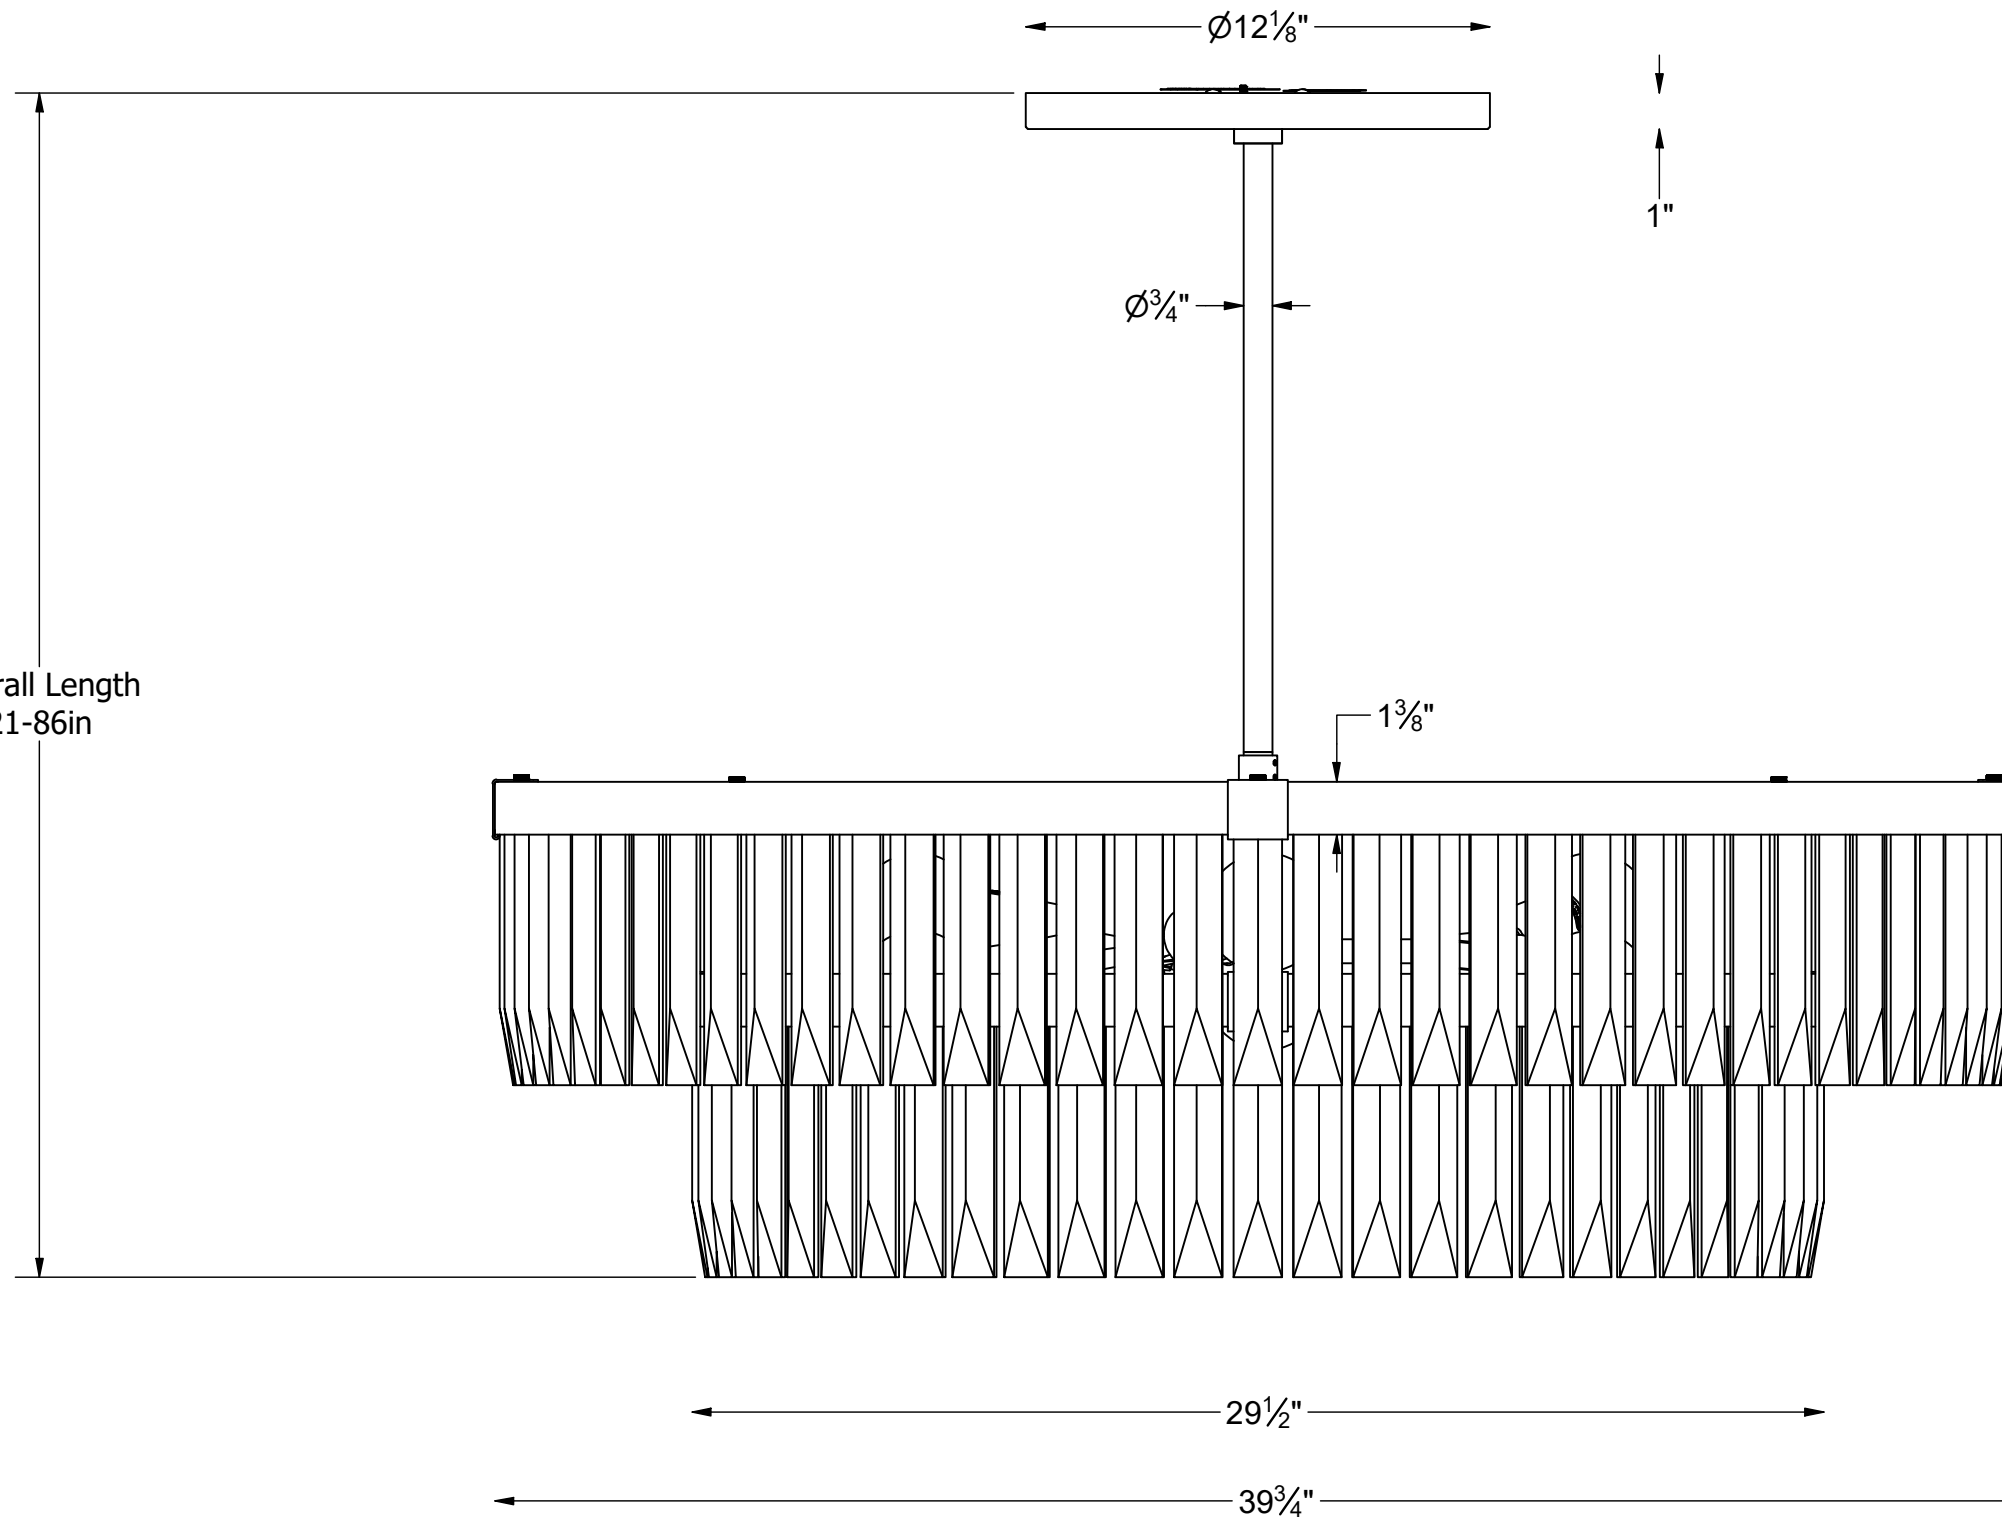

Overall Length
21-86in

A8326

Pippa 40in Round Double Tier Chandelier

REJUVENATION